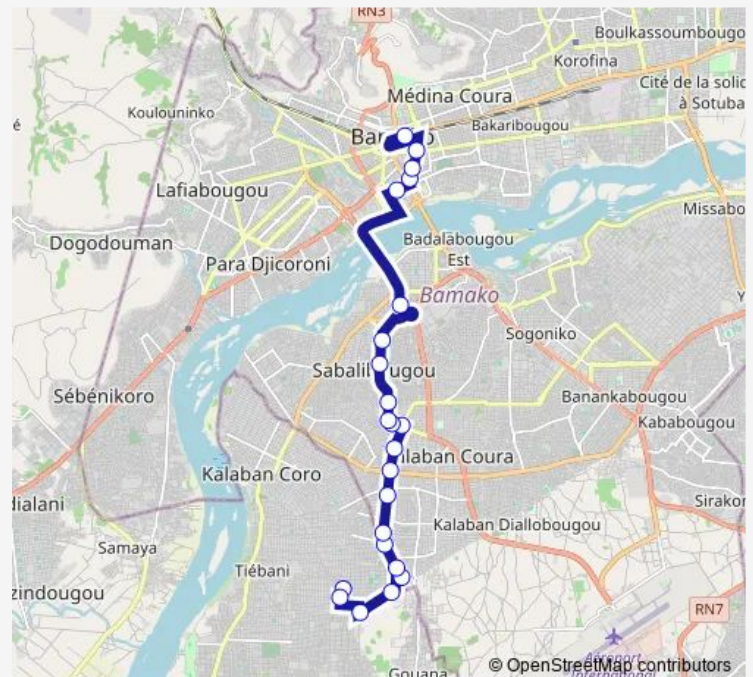

Bus 100 Sotrama 100 : Worocourou ⇌ Hotel Sanga

[Go to website](#)

Direction

Sanga Terminus — Woro Cours Sanga Place

23 stops

[Open route schedule](#)

Sanga Terminus

Lycée Aliou Kane

Banantouko

Place koro

Dabanani

Route schedule

Sanga Terminus — Woro Cours Sanga Place

Monday 08:20

Tuesday 08:20

Wednesday 08:20

Thursday 08:20

Friday 08:20

Saturday 08:20

Sunday 08:20

Route info

Direction: Sanga Terminus

Stops: 23

Trip Duration: 1 hour 15 min

■ 100 — Sotrama 100 : Worocourou ⇌ Hotel Sanga

Artisanat

Woro Cours Sanga Place

Direction

Worocourou — Sanga Terminus

74 stops

[Open route schedule](#)

Worocourou