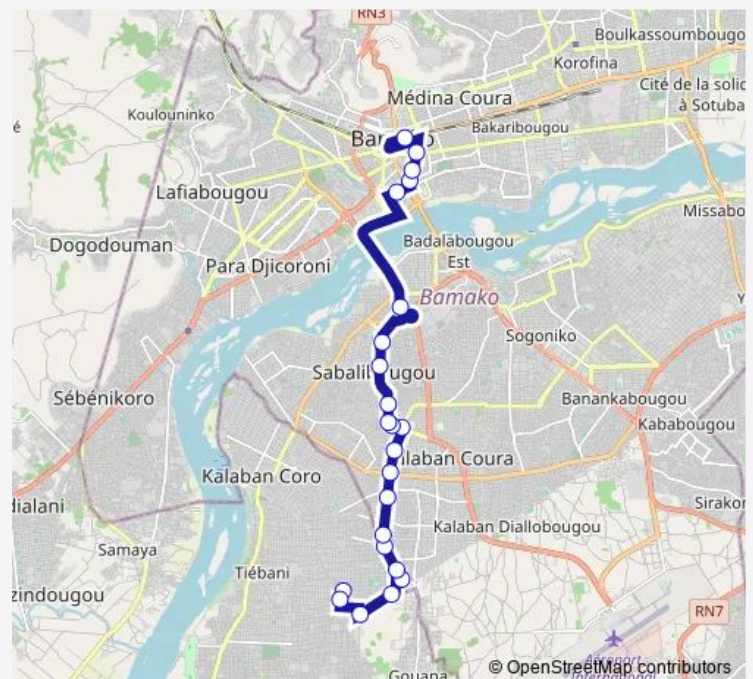

Bus 100 Sotrama 100 : Worocourou ⇌ Hotel Sanga

[Go to website](#)

Direction

Sanga Terminus — Woro Cours Sanga Place

23 stops

[Open route schedule](#)

Sanga Terminus

Lycée Aliou Kane

Banantouko

Place koro

Dabanani

Route schedule

Sanga Terminus — Woro Cours Sanga Place

Monday 08:20

Tuesday 08:20

Wednesday 08:20

Thursday 08:20

Friday 08:20

Saturday 08:20

Sunday 08:20

Route info

Direction: Sanga Terminus

Stops: 23

Trip Duration: 1 hour 15 min

■ 100 — Sotrama 100 : Worocourou ⇌ Hotel Sanga

Artisanat

Woro Cours Sanga Place

Direction

Worocourou — Sanga Terminus

74 stops

[Open route schedule](#)

Worocourou