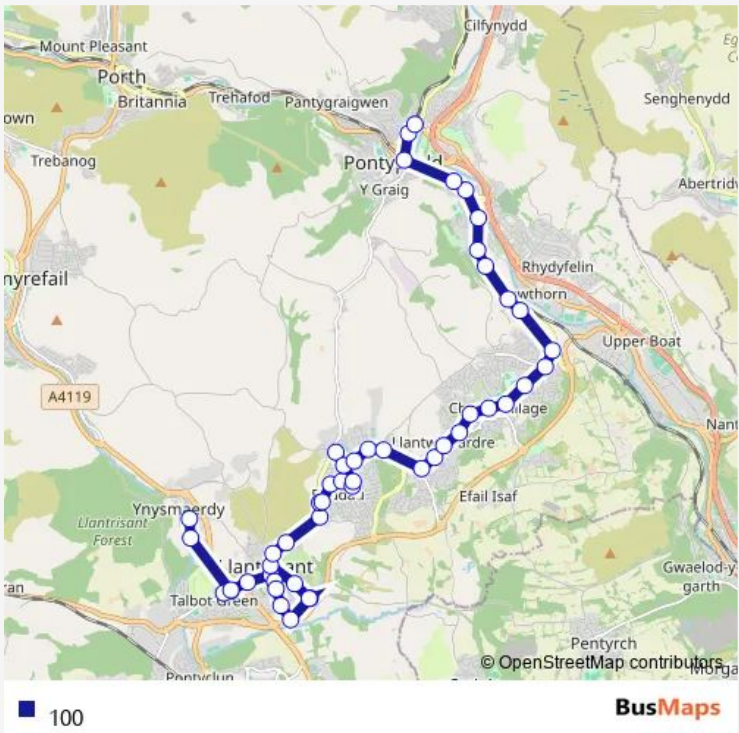

Bus 100 Royal Glamorgan Hospital - Pontypridd via Beddau

[Go to website](#)

**Direction**  
 Edwards Business Park — Pontypridd Bus Station Stand 11  
 50 stops  
[Open route schedule](#)

- Edwards Business Park
- Royal Glamorgan Hospital
- Rhodfa Marics
- Talbot Road
- Talbot Green Bus Station Stand D
- Talbot Road
- Llantrisant Leisure Centre
- Southgate
- Penny Farthing
- Heol Pen y Parc
- Westhill Drive
- Tan Yr Allt
- Cross Inn
- Cross Inn
- Cross Inn Garage
- Wheatsheaf
- Ruperra Street
- Dan Caerlan
- Brynteg Lane
- Heol Seward
- Clos Gwent

**Route info**  
 Direction: Edwards Business Park  
 Stops: 50  
 Trip Duration: 0 hour 59 min

Heol Ddeusant

Heol ap Price

Heol Treferig

Yorkdale Spar

Square

Gwaun Miskin

Welfare Hall