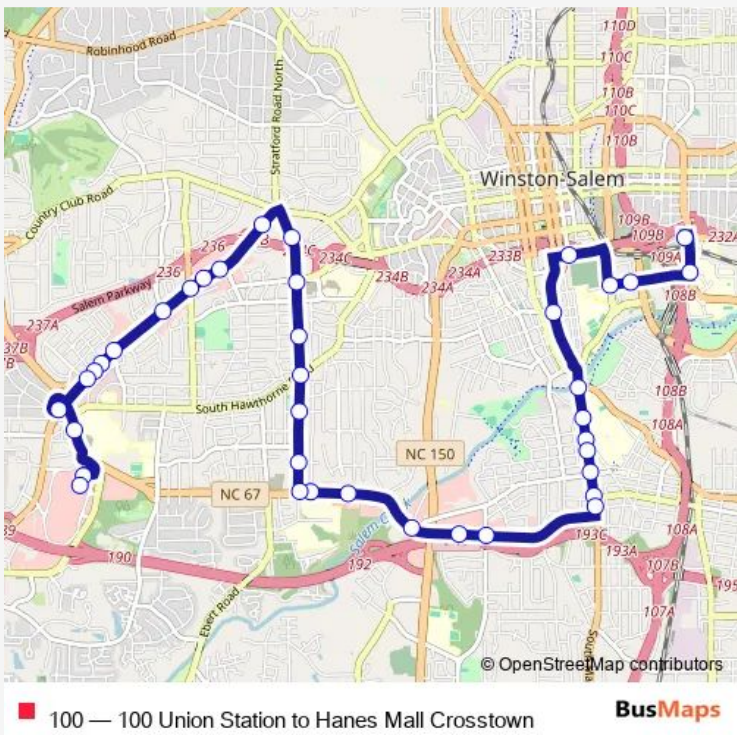

Bus 100 100 Union Station to Hanes Mall Crosstown

[Go to website](#)

Direction
 Martin Luther King Jr Drive at Union Station — Hanes Mall
 Fridays
 38 stops
[Open route schedule](#)

- Martin Luther King Jr Drive at Union Station
- Martin Luther King Jr Drive & Rams Drive
- Rams Drive & Design Drive
- Rams Drive & East Salem Stadium Drive
- Cemetery Street & Church Street
- Old Salem Avenue & Academy Street
- Main Street & Waughtown Street
- Main Street & Giannini Drive
- Main Street & Gloria Avenue
- Main Street & Cascade Avenue
- Main Street & Acadia Avenue
- Main Street & Sprague Street
- Main Street & Devonshire Street
- Silas Creek Parkway & Buchanan Street
- Silas Creek Parkway & Parkway Plaza Shop
- Silas Creek Pkwy At Bob King Hyundai
- Silas Creek Parkway At Drivers License Office
- Silas Creek Parkway & Irving Street
- Silas Creek Parkway & Miller Street
- Miller Street & Boone Avenue
- Miller Street & Elgin Street

Route schedule
 Martin Luther King Jr Drive at Union Station — Hanes Mall
 Fridays

Monday	08:00-18:00
Tuesday	08:00-18:00
Wednesday	08:00-18:00
Thursday	08:00-18:00
Friday	08:00-18:00
Saturday	08:00-18:00
Sunday	10:00-17:30

Route info
 Direction: Martin Luther King Jr Drive at Union Station
 Stops: 38
 Trip Duration: 0 hour 45 min

Miller Street & Hawthorne Road

Miller Street & Rosewood Avenue

Miller Street & Cloverdale Avenue

Saturday 08:45-18:45

Sunday 10:45-18:15

Route info

Direction: Hanes Mall Fridays

Stops: 27

Trip Duration: 0 hour 30 min

Rams Drive & Design Drive

Martin Luther King Jr Drive & Cromartie Street