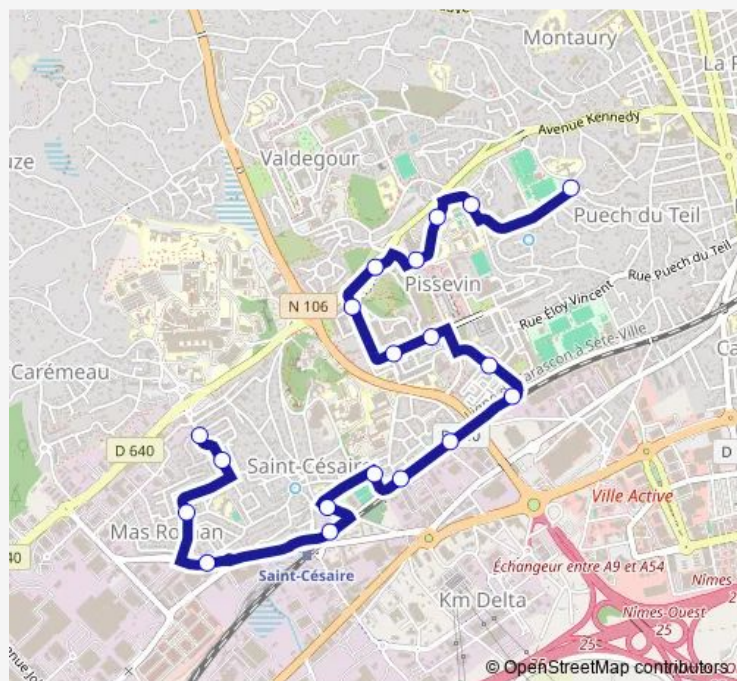

Direction

MAS Roman — Jules Verne

19 stops

[Open route schedule](#)

MAS Roman

Marechal Fayolle

Marechal Joffre

Curie

MAS Roman — Jules Verne

Monday 07:25-12:55

Tuesday 07:25-12:55

Wednesday 07:38-08:25

Thursday 07:25-12:55

Friday 07:25-12:55

Saturday —

Sunday —

Route info

Direction: MAS Roman

Stops: 19

Trip Duration: 0 hour 21 min

Direction

Jules Verne — MAS Roman

19 stops

[Open route schedule](#)

Thursday 12:10-17:35

Friday 12:10-17:35

Saturday —

Sunday —

Route info

Direction: Jules Verne

Stops: 19

Trip Duration: 0 hour 20 min