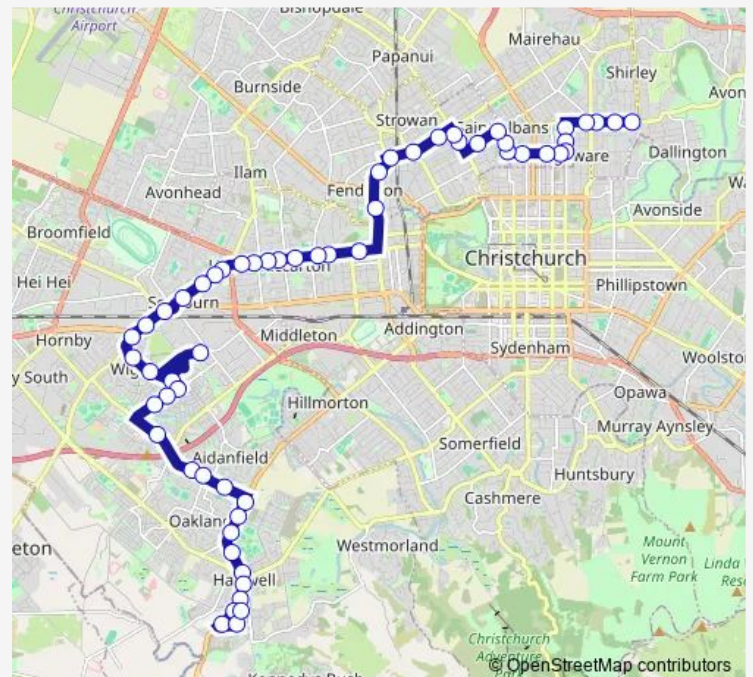

Corsair Dr near Keene St

Lodestar Ave near Hayton Rd

Corsair Dr near Gallagher Cl

Route schedule

Halswell — The Palms (New Brighton Rd)

Monday 06:00-22:15

Tuesday 06:00-22:15

Wednesday 06:00-22:15

Thursday 06:00-22:15

Friday 06:00-22:15

Saturday 06:35-23:05

Sunday 06:35-22:05

Route info

Direction: Halswell

Stops: 58

Trip Duration: 1 hour 15 min

100 — Wigram/The Palms

Corsair Dr near Grebe Pl

Springs Rd near Henry Wigram Dr

Harvard Ave and Main South Rd

Main South Rd near Lowther St

Main South Rd near Weaver Pl

Main South Rd near Craven St

Main South Rd near English St

Thursday 06:15-22:35

Friday 06:15-22:35

Saturday 06:25-23:25

Sunday 07:25-22:25

Route info

Direction: The Palms (Shirley Rd)

Stops: 58

Trip Duration: 1 hour 6 min