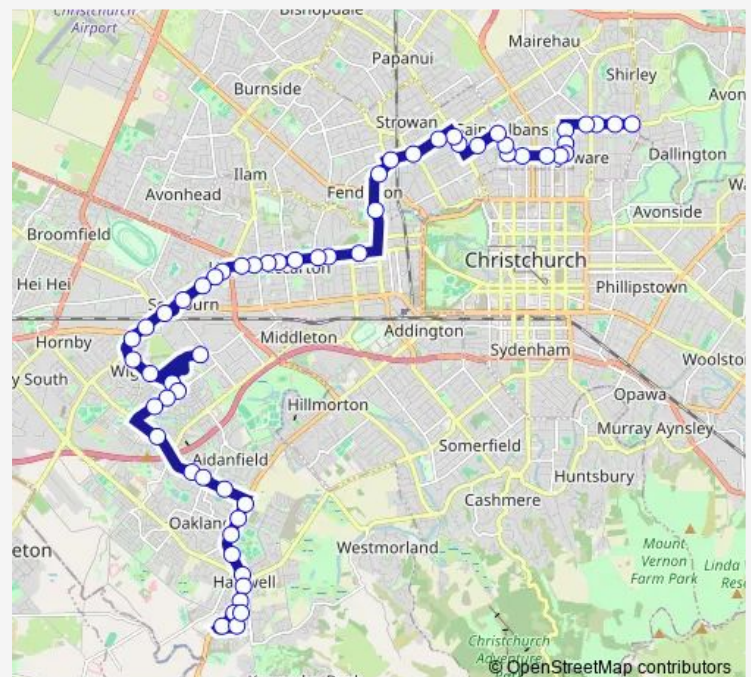

Glandovey Rd

Idris Rd near Wroxton Tce

Straven Rd near Rochdale St

Route schedule

The Palms (Shirley Rd) — Halswell

Monday 06:15-22:35

Tuesday 06:15-22:35

Wednesday 06:15-22:35

Thursday 06:15-22:35

Friday 06:15-22:35

Saturday 06:25-23:25

Sunday 07:25-22:25

Route info

Direction: The Palms (Shirley Rd)

Stops: 57

Trip Duration: 0 hour 58 min

100 — Wigram/The Palms

Westfield Riccarton

Riccarton Rd near Shand Cres

Riccarton Rd near Paeroa St

Riccarton Rd near Balgay St

Riccarton Rd near Middleton Rd

Riccarton Rd near Newnham Tce

Church Corner

Main South Rd near Curletts Rd

Main South Rd near English St

Main South Rd near Bowman Pl

Main South Rd near Craven St

Main South Rd near Weaver Pl

Main South Rd

Main South Rd near Harvard Ave

Springs Rd near Henry Wigram Dr