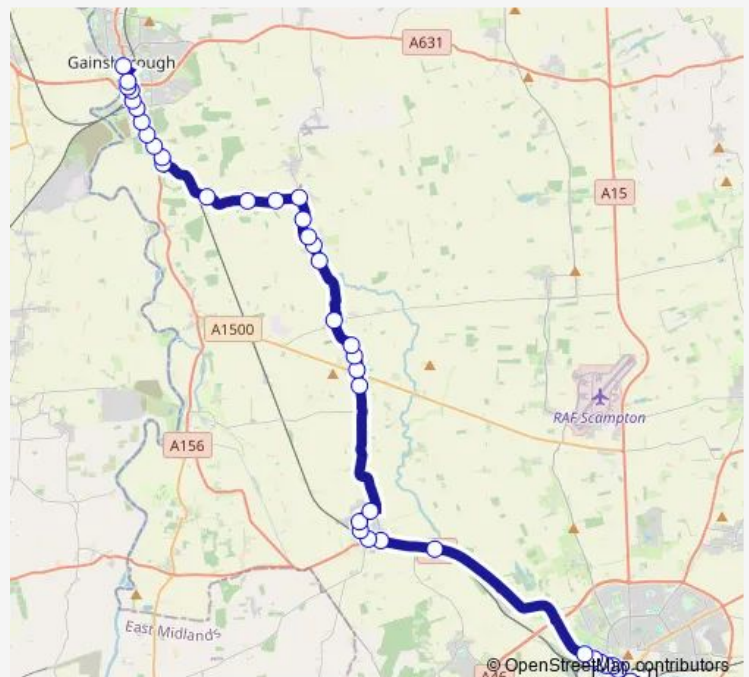

Hill Top Lane

Pilham Lane End

Queen Elizabeth High School

The Cedars

Connaught Road

Marshall's Yard

Tesco

Bus Station

### Route schedule

Methodist Church — Bus Station

Monday 18:45

Tuesday 18:45

Wednesday 18:45

Thursday 18:45

Friday 18:45

Saturday 18:45

### Route info

Direction: Methodist Church

Stops: 12

Trip Duration: 0 hour 15 min

100