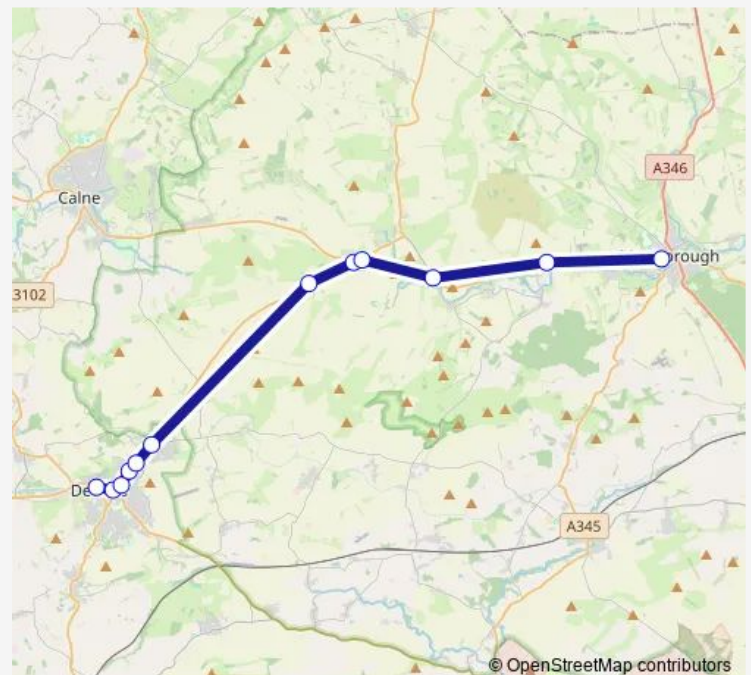

Friday 09:45-13:00

Saturday —

Sunday —

Route info

Direction: Cinema & Bingo

Stops: 12

Trip Duration: 0 hour 34 min

■ 100 — Marlborough - Devizes

BusMaps

Direction

Ladbrokes — Cinema & Bingo

12 stops

[Open route schedule](#)

Ladbrokes

The Stables

Telephone Box

Saturday —

Sunday —

Route info

Direction: Ladbrokes

Stops: 12

Trip Duration: 0 hour 34 min

100 Bus time schedules and route maps are available in an offline PDF at busmaps.com. Use the busmaps.com website to see live bus times, train schedule or subway schedule, and step-by-step directions for all public transit in Avebury