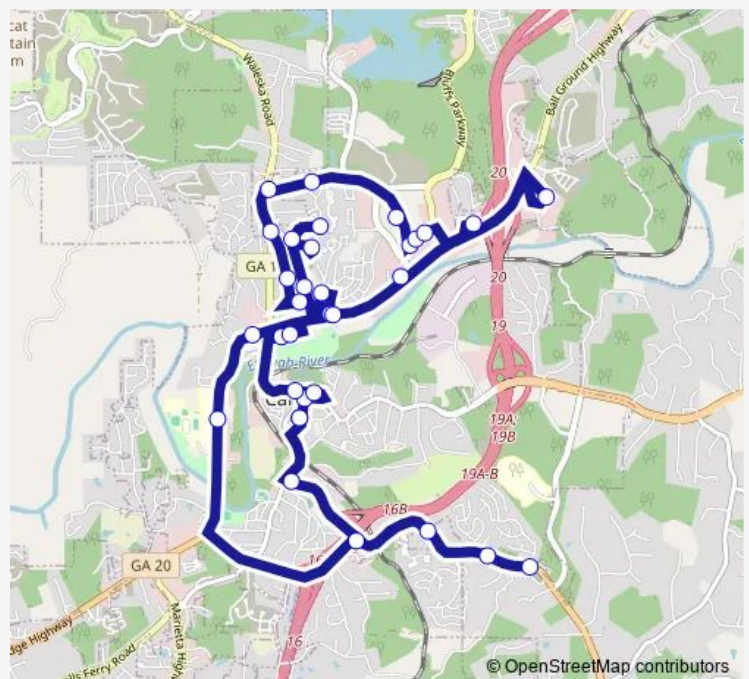

River Ridge Apts. & Heritage Apts.

Riverstone Medical

Bealls

Belk

Publix

Route schedule

City Hall (Transfer for both Routes) — City Hall (Transfer for both Routes)

Monday 08:00-15:00

Tuesday 08:00-15:00

Wednesday 08:00-15:00

Thursday 08:00-15:00

Friday 08:00-15:00

Saturday —

Sunday —

Route info

Direction: City Hall (Transfer for both Routes)

Stops: 33

Trip Duration: 0 hour 48 min

100 — City Hall/Reinhardt College Pkwy/Hickory Flat Rd **BusMaps**

Walmart (Transfer for both Routes)

Cracker Barrel

Starbucks @ Riverstone

Canton Mill Loft Apts. & Juniper St