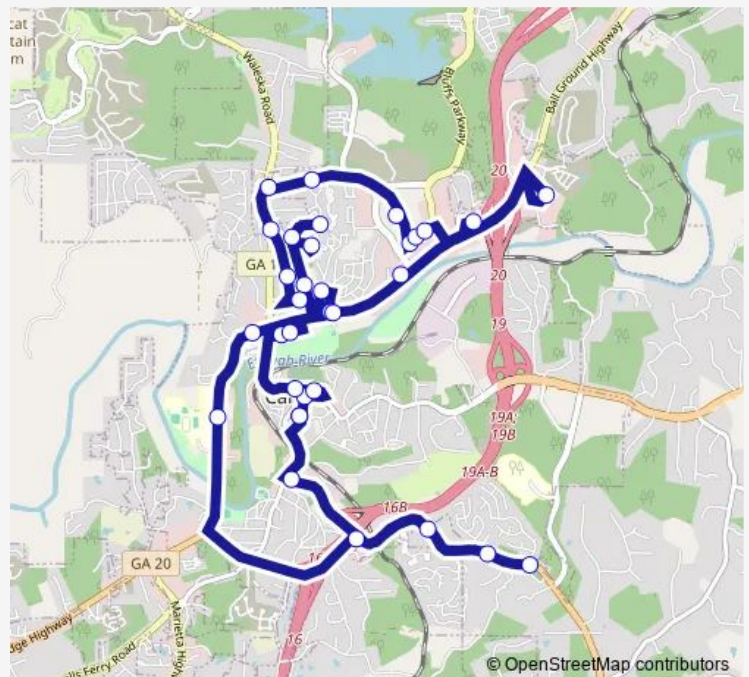

River Ridge Apts. & Heritage Apts.

Riverstone Medical

Bealls

Belk

Publix

Route schedule

City Hall (Transfer for both Routes) — City Hall (Transfer for both Routes)

Monday 08:00-15:00

Tuesday 08:00-15:00

Wednesday 08:00-15:00

Thursday 08:00-15:00

Friday 08:00-15:00

Saturday —

Sunday —

Route info

Direction: City Hall (Transfer for both Routes)

Stops: 33

Trip Duration: 0 hour 48 min

100 — City Hall/Reinhardt College Pkwy/Hickory Flat Rd **BusMaps**

Walmart (Transfer for both Routes)

Cracker Barrel

Starbucks @ Riverstone

Canton Mill Loft Apts. & Juniper St