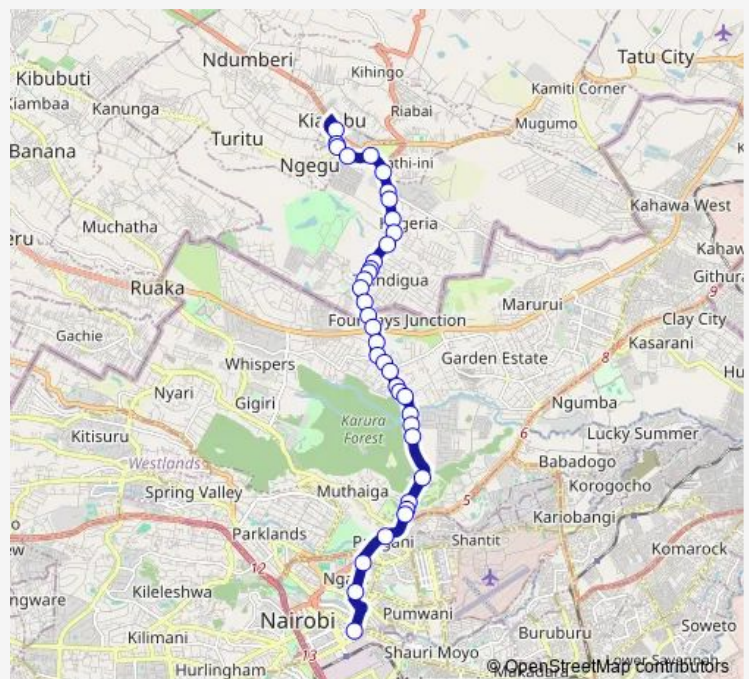

Bus 100 O.T.C-Pangani-Muthaiga Roundabout-Kiambu Road-Kiambu Institute-Kiambu

[Go to website](#)

Direction

Otc — Kiambu Bus Terminus

33 stops

[Open route schedule](#)

- Otc
- Equity Ngara
- Pangani Police Post
- Pangani
- Muthaiga Bus Stage
- Muthaiga Golf Club
- Cid
- Shark's Palace
- Rock City
- Wanderjoy
- Jikoni's
- Ridgeway Springs/Total
- Naivas Ciata Mall/Ridgeways Mall
- Runda Junction
- Githogoro
- Bypass/Kwaheri Flyover
- Balkan Sec School/Fourways
- Evergreen
- Kasarini/Paradise Lost
- Brentwood Hotel
- Quickmart

Route schedule

Otc — Kiambu Bus Terminus

Monday	06:00
Tuesday	06:00
Wednesday	06:00
Thursday	06:00
Friday	06:00
Saturday	06:00
Sunday	06:00

Route info

Direction: Otc

Stops: 33

Trip Duration: 0 hour 42 min

100 — O.T.C-Pangani-Muthaiga Roundabout-Kiambu Road-Kiambu Institute-Kiambu

Thindigwa

Mushroom

Barua

Kwa Ng'ethe/Five Star

Itara

Kist Stage

Kist

Kirigiti Junction

Saturday 06:00

Sunday 06:00

Route info

Direction: Kiambu Bus Terminus

Stops: 37

Trip Duration: 0 hour 45 min

Wanderjoy

JCL Motors