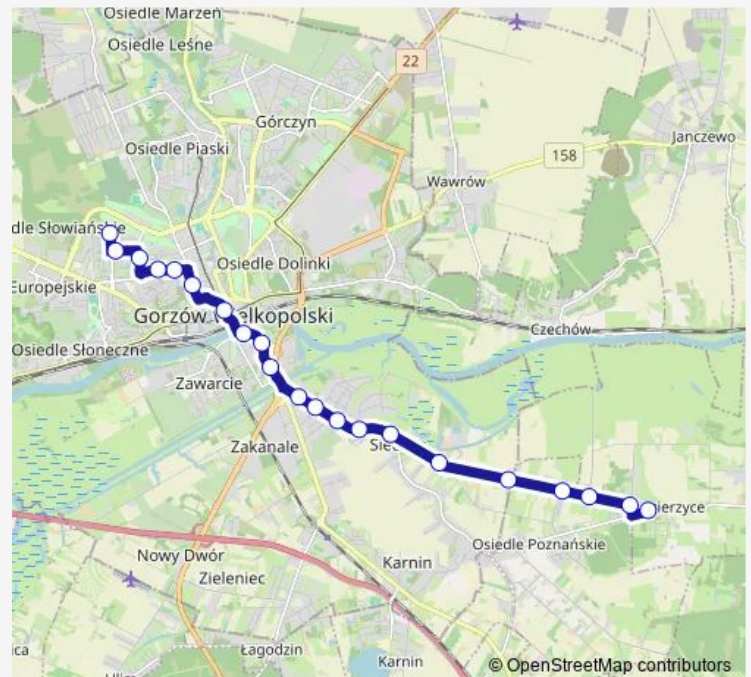

### Route schedule

Ciecierzycze — Os. Staszica

Monday 06:25-17:57

Tuesday 06:25-17:57

Wednesday 06:25-17:57

Thursday 06:25-17:57

Friday 06:25-17:57

Saturday 06:25-17:57

### Route info

Direction: Ciecierzycze

Stops: 21

Trip Duration: 0 hour 29 min