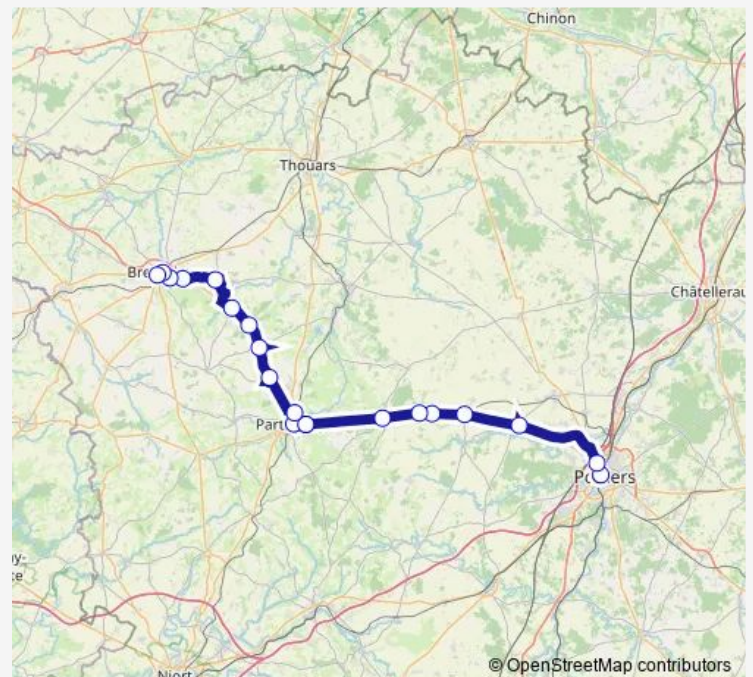

Route schedule

Gare Routiere — Gare Sncf

Monday —

Tuesday —

Wednesday —

Thursday —

Friday —

Saturday 08:55

Sunday —

Route info

Direction: Gare Routiere

Stops: 12

Trip Duration: 0 hour 53 min

100 — Ligne 100 Bressuire Parthenay Poitiers

Direction

St J.de Compos/St Eloi (2) — Gare Sncf