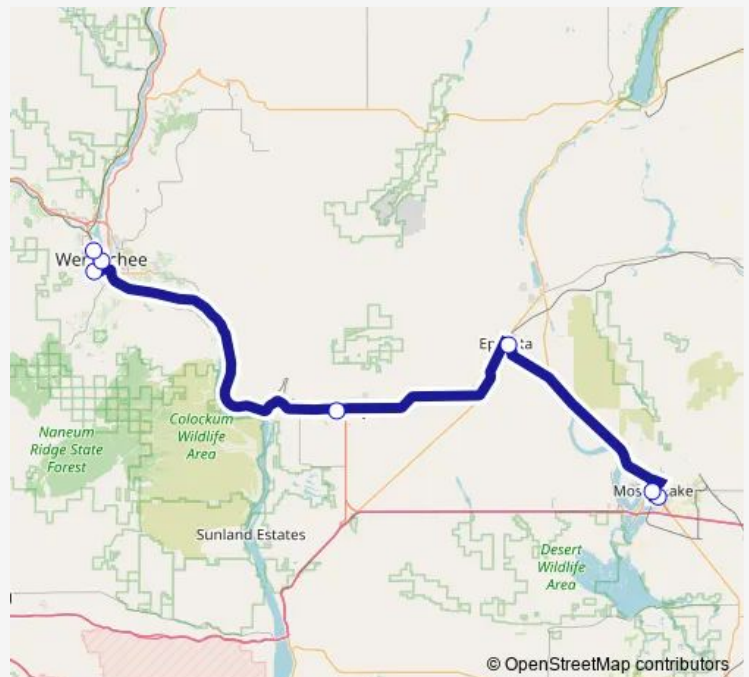

Confluence Health - Moses Lake Clinic (call for pick-up)

Multimodal Transit Center - Moses Lake

Columbia Basin Hospital - Ephrata

Quincy Valley Hospital - Quincy

Central Washington Hospital - Wenatchee

Link Transit Columbia Station - Wenatchee

Wednesday 07:45-10:30

Thursday 07:45-10:30

Friday 07:45-10:30

Saturday —

Sunday —

**Route info**

Direction: Confluence Health - Moses Lake Clinic (call for pick-up)

Stops: 7

Trip Duration: 2 hour 15 min

### Direction

Confluence Health - Wenatchee Valley Medical Center —  
Confluence Health - Moses Lake Clinic (call for pick-up)

7 stops

[Open route schedule](#)

Confluence Health - Wenatchee Valley Medical Center