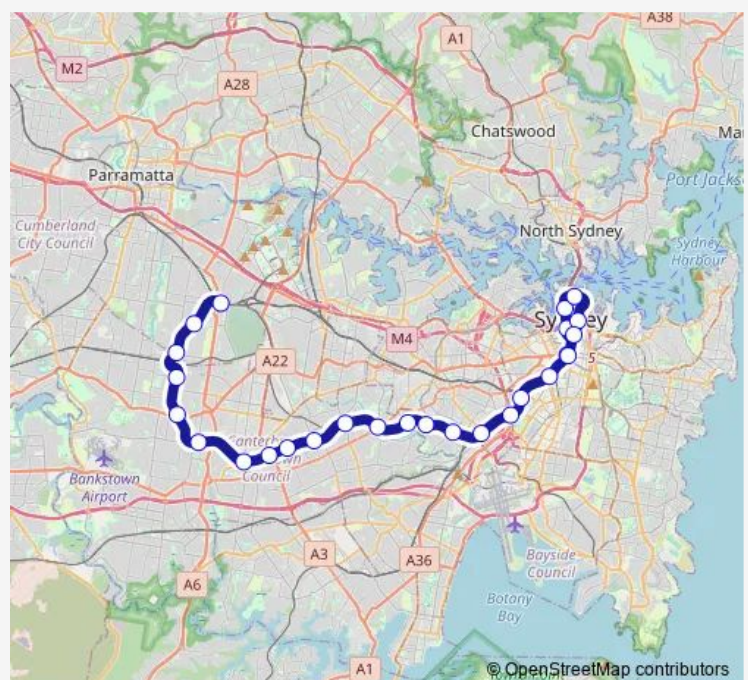

### Direction

Lidcombe Station, Platform 5 — Liverpool Station, Platform 2

11 stops

[Open route schedule](#)

Lidcombe Station, Platform 5

Berala Station, Platform 2

Regents Park Station, Platform 2

Sefton Station, Platform 2

Chester Hill Station, Platform 2

Leightonfield Station, Platform 2

Villawood Station, Platform 2

Carramar Station, Platform 2

Cabramatta Station, Platform 2

Warwick Farm Station, Platform 2

Liverpool Station, Platform 2

### Route schedule

Lidcombe Station, Platform 5 — Liverpool Station, Platform 2

Monday —

Tuesday —

Wednesday —

Thursday —

Friday 22:36-02:06<sup>+1</sup>

Saturday —

### Route info

Direction: Lidcombe Station, Platform 5

Stops: 11

Trip Duration: 0 hour 26 min

T3 — T3 Bankstown Line