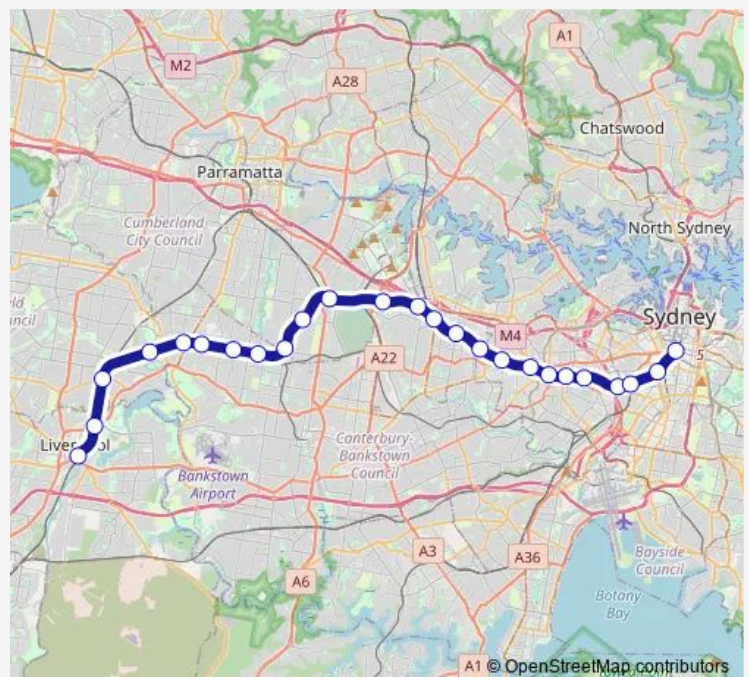

Wednesday 23:00

Thursday —

Friday —

Saturday —

Sunday —

Route info

Direction: Central Station, Platform 20

Stops: 26

Trip Duration: 1 hour 7 min

T3 — T3 Liverpool and Inner West Line

Regents Park Station, Platform 2

Sefton Station, Platform 2

Chester Hill Station, Platform 2

Leightonfield Station, Platform 2

Villawood Station, Platform 1

Direction

Central Station, Platform 20 — Liverpool Station, Platform 2

24 stops

[Open route schedule](#)

Central Station, Platform 20

Museum Station, Platform 1

St James Station, Platform 1

Circular Quay Station, Platform 1