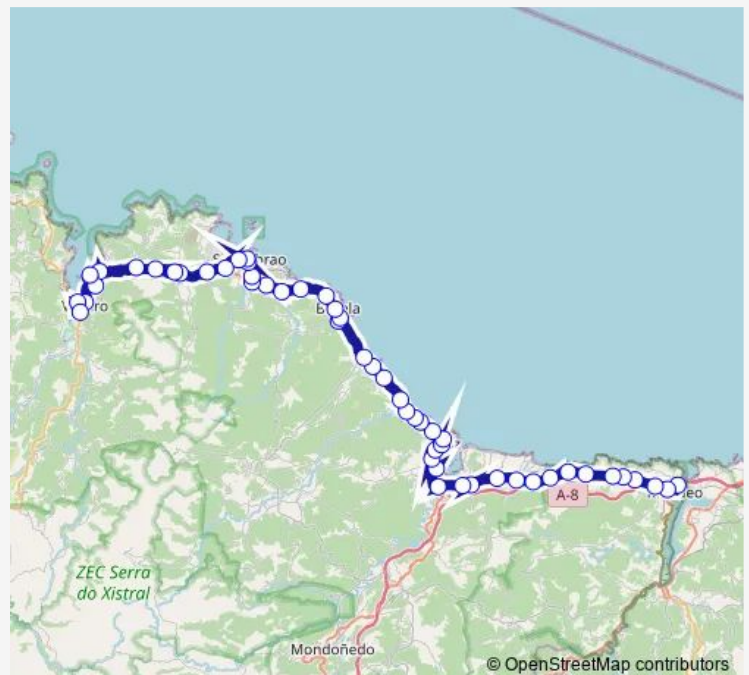

Thursday 06:45-21:00

Friday 06:45-21:00

Saturday 11:00-19:00

Sunday 06:45-19:00

Route info

Direction: Ribadeo E.A.

Stops: 53

Trip Duration: 1 hour 48 min