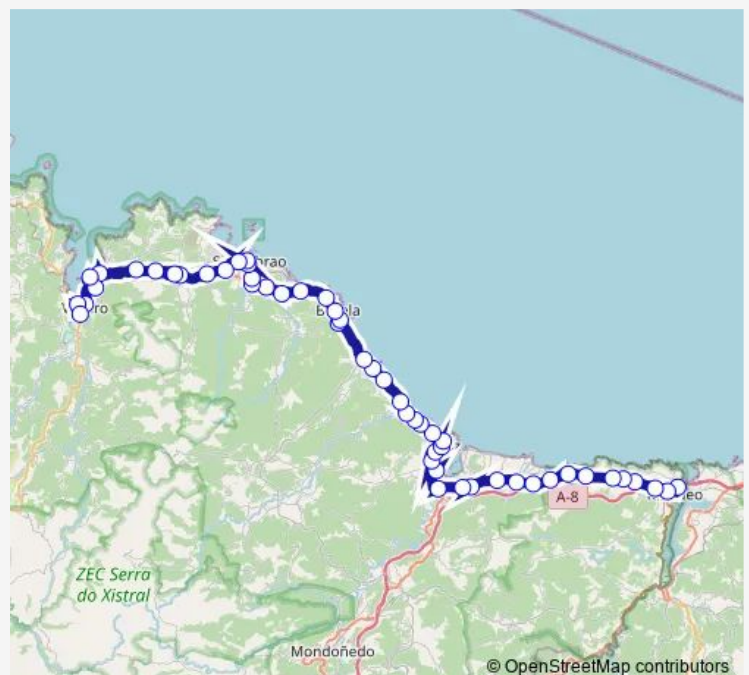

Bus XG633009 Avd. Ferrol - Rexistro da Propiedade-Ribadeo E.A.

[Go to website](#)

Direction

Avd. Ferrol - Rexistro Da — Ribadeo E.A.

53 stops

[Open route schedule](#)

Avd. Ferrol - Rexistro Da

RUA Misericordia Nº 4 (Ec

Viveiro E.A.

Celeiro

A Laxa

Casa Nova

Area

Alto do Cruceiro

Parceiros

Xove

Xove- Vivendas Sociais

Lago

O Castelo

Lieiro

SAN Cibrao AV. DA Mariña

San Cibrao-Galdín

Urbanización RÍO Cobo

RÍO Cobo

Espíñeirido

Cervo

Daian

Route schedule

Avd. Ferrol - Rexistro Da — Ribadeo E.A.

Monday 06:45-21:00

Tuesday 06:45-21:00

Wednesday 06:45-21:00

Thursday 06:45-21:00

Friday 06:45-21:00

Saturday 08:45-15:00

Sunday 08:45-15:00

Route info

Direction: Avd. Ferrol - Rexistro Da

Stops: 53

Trip Duration: 1 hour 48 min

XG633009 — Avd. Ferrol - Rexistro da Propiedade-Ribadeo E.A.

BusMaps