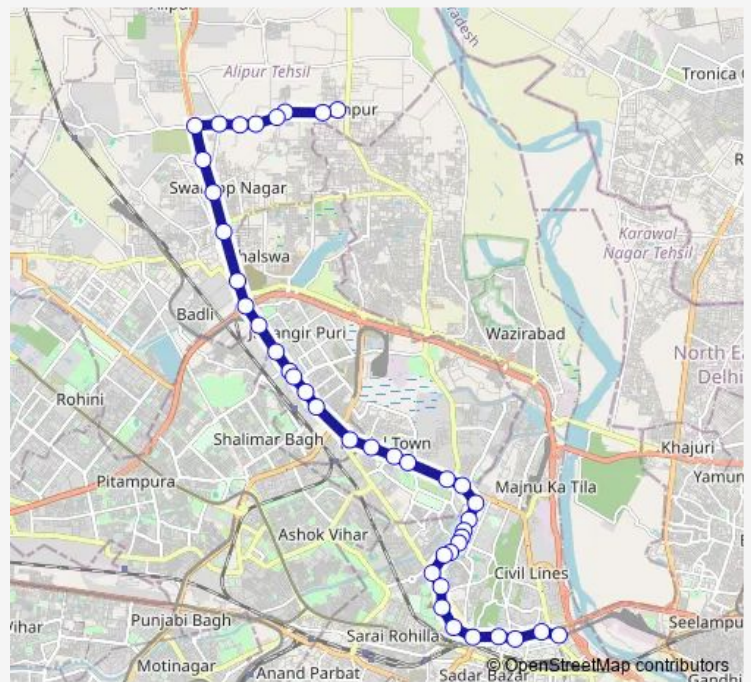

New Sabzi Mandi

Azadpur Terminal

Model Town Iii

Route schedule

Ibrahimpur Village — ISBT Kashmiri Gate

Monday 05:30-18:30

Tuesday 05:30-18:30

Wednesday 05:30-18:30

Thursday 05:30-18:30

Friday 05:30-18:30

Saturday 05:30-18:30

Sunday 05:30-18:30

Route info

Direction: Ibrahimpur Village

Stops: 41

Trip Duration: 1 hour 22 min