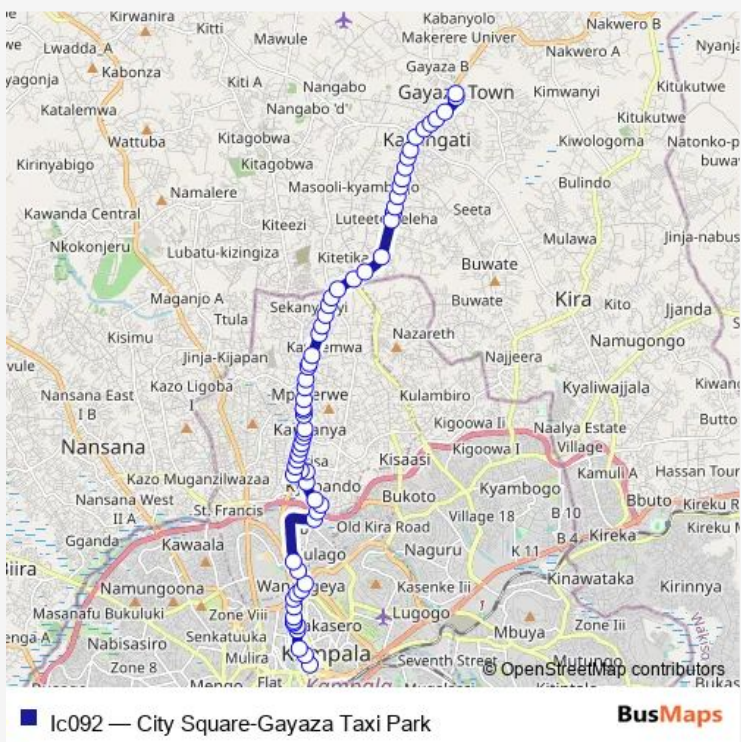

# Bus Ic092 City Square-Gayaza Taxi Park

[Go to website](#)

**Direction**  
 City Square — Gayaza Park  
 65 stops  
[Open route schedule](#)

- City Square
- Kampala Medical Chambers
- Watoto Church (Buganda Rd)
- Buganda Rd Primary School - Norvik Hospital
- Carter Centre
- Bible House (Bombo Rd)
- City Oil Petro Station (Bombo Rd)
- Petro Fuel Station (Bombo Rd)
- Ymca
- Wandegeya Police Station - Roundabout
- Wandegeya - Ntinda Taxi (Nkiizi Rd)
- Ministry of Public Service (Haji Musa Kasule Rd)
- Mulago Roundabout
- Mulago Hospital (Yusuf Lule Rd)
- Mulago Roundabout
- Maama Day Care Centre
- Nsooba Kyebando Rd Overpass
- Kyebando Nsooba
- Teaching World Church
- Glorious Nursery School
- Winterland Primary School

**Route schedule**  
 City Square — Gayaza Park

Monday	06:30-19:00
Tuesday	06:30-19:00
Wednesday	06:30-19:00
Thursday	06:30-19:00
Friday	06:30-19:00
Saturday	06:30-19:00
Sunday	06:30-19:00

**Route info**  
 Direction: City Square  
 Stops: 65  
 Trip Duration: 1 hour 32 min

## Route info

Direction: Gayaza Park

Stops: 68

Trip Duration: 1 hour 23 min

Gayaza Rd - Katalemwa Rd Jct

Grand Shoppers Supermarket

Gayaza Rd - Kizanyiro Rd Jct

Mpelerwe Stage