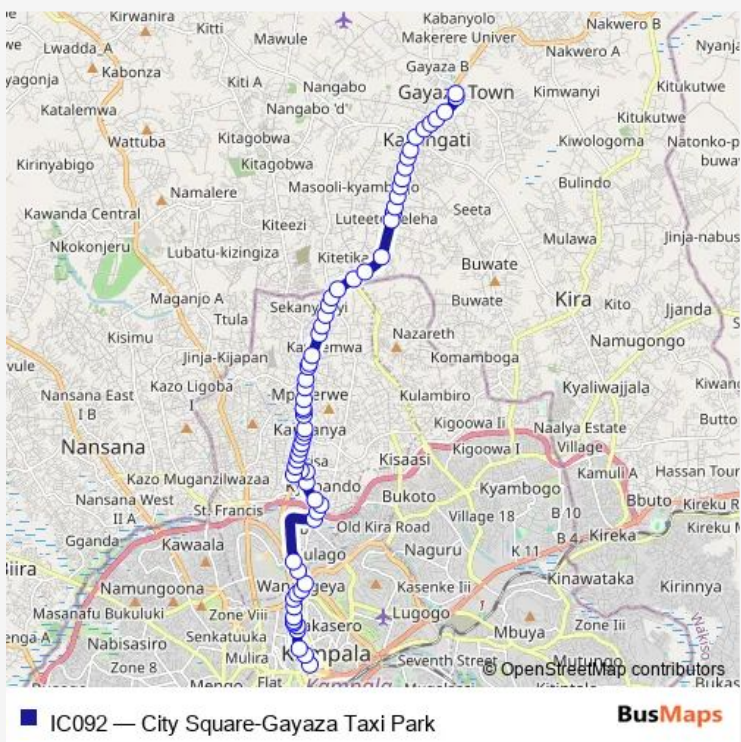

Bus IC092 City Square-Gayaza Taxi Park

[Go to website](#)

Direction
 City Square — Gayaza Park
 65 stops
[Open route schedule](#)

- City Square
- Kampala Medical Chambers
- Watoto Church (Buganda Rd)
- Buganda Rd Primary School - Norvik Hospital
- Carter Centre
- Bible House (Bombo Rd)
- City Oil Petro Station (Bombo Rd)
- Petro Fuel Station (Bombo Rd)
- Ymca
- Wandegeya Police Station - Roundabout
- Wandegeya - Ntinda Taxi (Nkiizi Rd)
- Ministry of Public Service (Haji Musa Kasule Rd)
- Mulago Roundabout
- Mulago Hospital (Yusuf Lule Rd)
- Mulago Roundabout
- Maama Day Care Centre
- Nsooba Kyebando Rd Overpass
- Kyebando Nsooba
- Teaching World Church
- Glorious Nursery School
- Winterland Primary School

Route schedule
 City Square — Gayaza Park

Monday	06:30-19:00
Tuesday	06:30-19:00
Wednesday	06:30-19:00
Thursday	06:30-19:00
Friday	06:30-19:00
Saturday	06:30-19:00
Sunday	06:30-19:00

Route info
 Direction: City Square
 Stops: 65
 Trip Duration: 1 hour 7 min

Saturday 06:30-19:00

Sunday 06:30-19:00

Route info

Direction: Gayaza Park

Stops: 68

Trip Duration: 1 hour 19 min

Gayaza Rd - Katalemwa Rd Jct

Grand Shoppers Supermarket