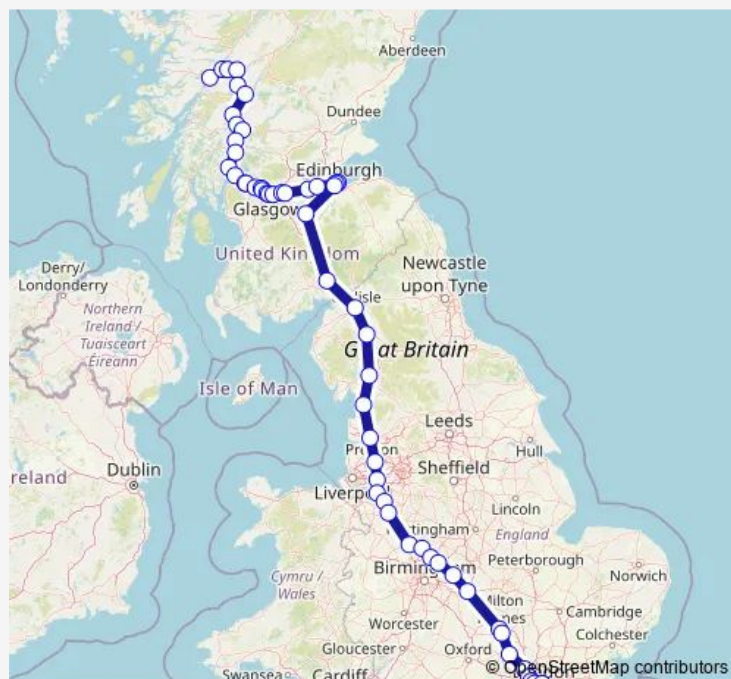

### Route schedule

London Euston — Fort William

Monday	—
Tuesday	—
Wednesday	21:15
Thursday	21:15
Friday	—
Saturday	—
Sunday	21:00

### Route info

Direction: London Euston

Stops: 55

Trip Duration: 12 hour 45 min

■ Caledonian Sleeper — Fort William - London Euston

Oxenholme Lake District

Penrith North Lakes

Carlisle