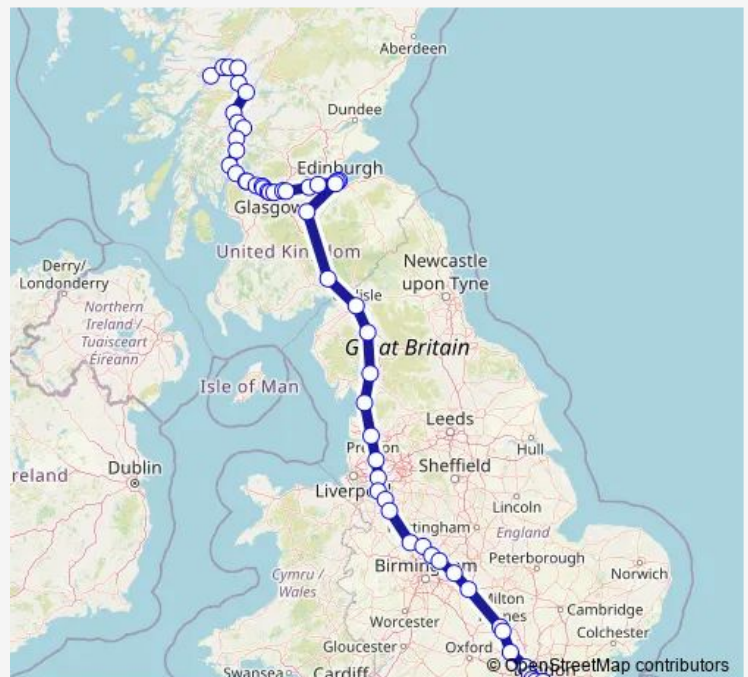

Rail Caledonian Sleeper London Euston - Fort William

[Go to website](#)

Direction

Fort William — London Euston

55 stops

[Open route schedule](#)

- Fort William
- Spean Bridge
- Roy Bridge
- Tulloch
- Corrour
- Rannoch
- Bridge of Orchy
- Upper Tyndrum
- Crianlarich
- Ardlui
- Arrochar & Tarbet
- Garelochhead
- Helensburgh Upper
- Dalreoch
- Dumbarton Central
- Dalmuir
- Westerton
- Anniesland
- Glasgow Queen Street
- Bellgrove
- Shettleston

Route schedule

Fort William — London Euston

Monday	19:50
Tuesday	19:50
Wednesday	19:50
Thursday	19:50
Friday	19:50
Saturday	—
Sunday	19:00

Route info

Direction: Fort William

Stops: 55

Trip Duration: 12 hour 10 min

■ Caledonian Sleeper — London Euston - Fort William

Coatbridge Sunnyside

Airdrie

Bathgate

Uphall

Haymarket

Edinburgh

Haymarket