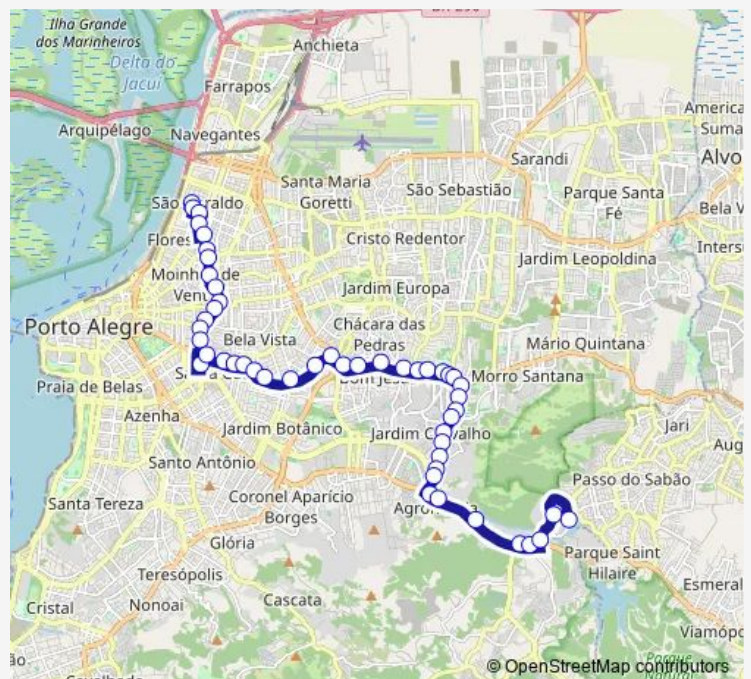

### Route schedule

Polonia DF 252 — Campus Ufrgs - Agronomia SN Anel Viario

Monday 05:10-23:55

Tuesday 05:10-23:55

Wednesday 00:05-23:55

Thursday 05:10-23:55

Friday 00:05-23:55

Saturday 00:05-23:59

### Route info

Direction: Polonia DF 252

Stops: 50

Trip Duration: 0 hour 50 min

T8 — Campus / Farrapos

PROTASIO ALVES 2611

Protasio Alves DF 3237

PROTASIO ALVES