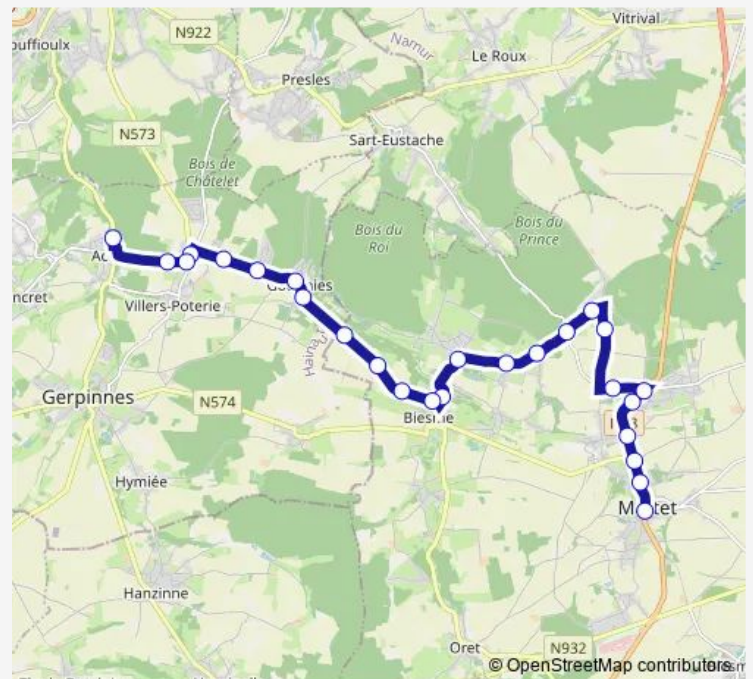

Thursday 04:25-20:36

Friday 04:25-20:36

Saturday 08:08-21:10

Sunday —

Route info

Direction: Mettet Place

Stops: 26

Trip Duration: 0 hour 24 min

Wednesday 06:26-20:13

Thursday 06:26-20:13

Friday 06:26-20:13

Saturday 07:30-20:30

Sunday —

Route info

Direction: Acoz Gare

Stops: 26