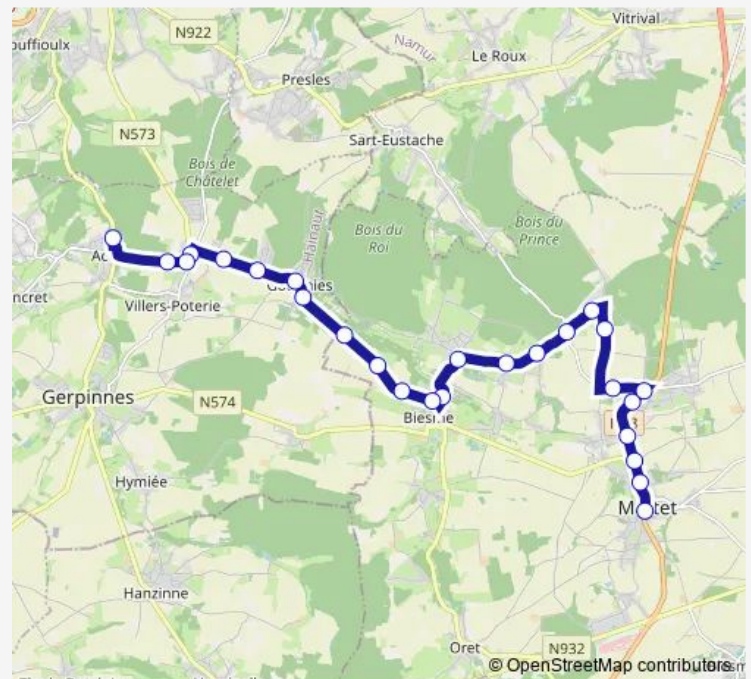

Gougnyes Rue de la gare

Gougnyes Place

Gougnyes Cité

Route schedule

Mettet Place — Acoz Gare

Monday 04:25-20:36

Tuesday 04:25-20:36

Wednesday 04:25-20:36

Thursday 04:25-20:36

Friday 04:25-20:36

Saturday 08:08-21:10

Sunday —

Route info

Direction: Mettet Place

Stops: 26

Trip Duration: 0 hour 23 min

Thursday 06:26-20:13

Friday 06:26-20:13

Saturday 07:30-20:30

Sunday —

Route info

Direction: Acoz Gare

Stops: 26

Trip Duration: 0 hour 23 min