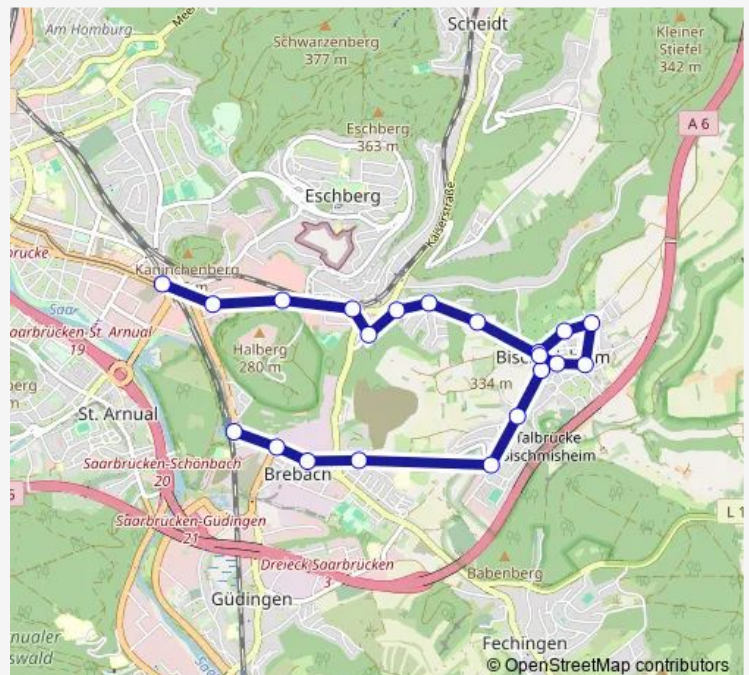

### Route info

Direction: Römerkastell, Saarbrücken

Stops: 21

Trip Duration: 0 hour 28 min

137