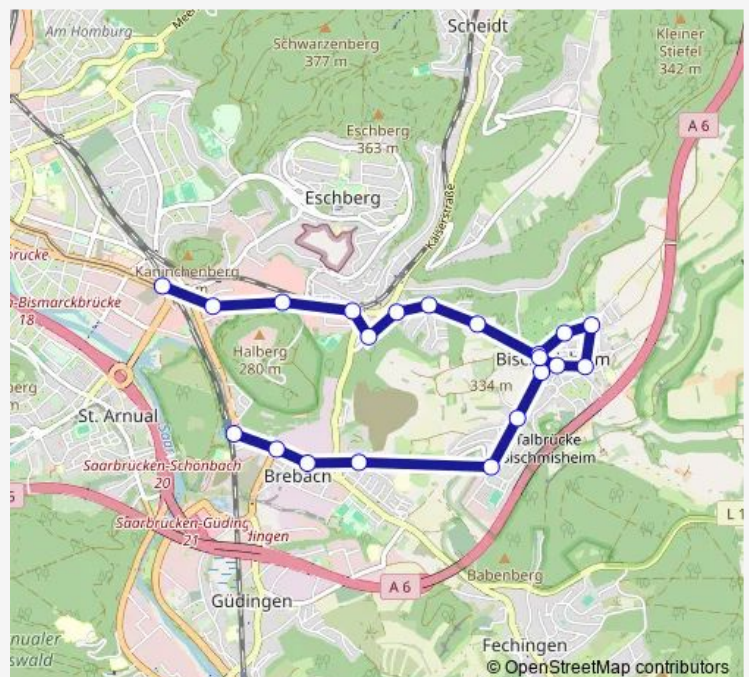

### Route info

Direction: Römerkastell, Saarbrücken

Stops: 21

Trip Duration: 0 hour 25 min