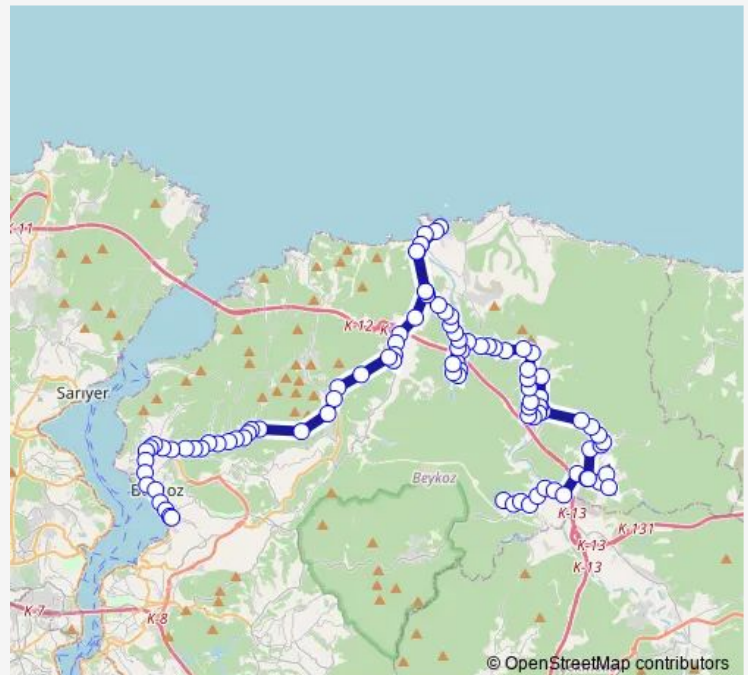

Saturday 05:20-21:00

Sunday 05:20-21:00

Route info

Direction: ÇOK PROGRAMLI LİSE

Stops: 99

Trip Duration: 2 hour 4 min

137 — Sultaniye - ÇOK Programli Lise

BusMaps