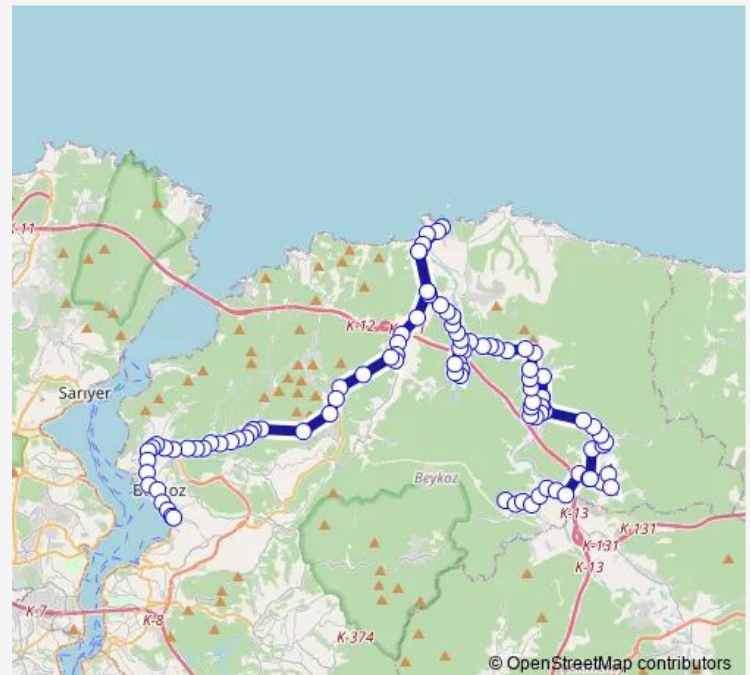

### Route schedule

ÇOK Programli Lise — Sultaniye

Monday 05:10-21:10

Tuesday 05:10-21:10

Wednesday 05:10-21:10

Thursday 05:10-21:10

Friday 05:10-21:10

Saturday 05:20-21:00

### Route info

Direction: ÇOK Programli Lise

Stops: 99

Trip Duration: 2 hour 4 min

137 — Sultaniye - ÇOK Programli Lise

BusMaps

Bozhane

Oru Dere