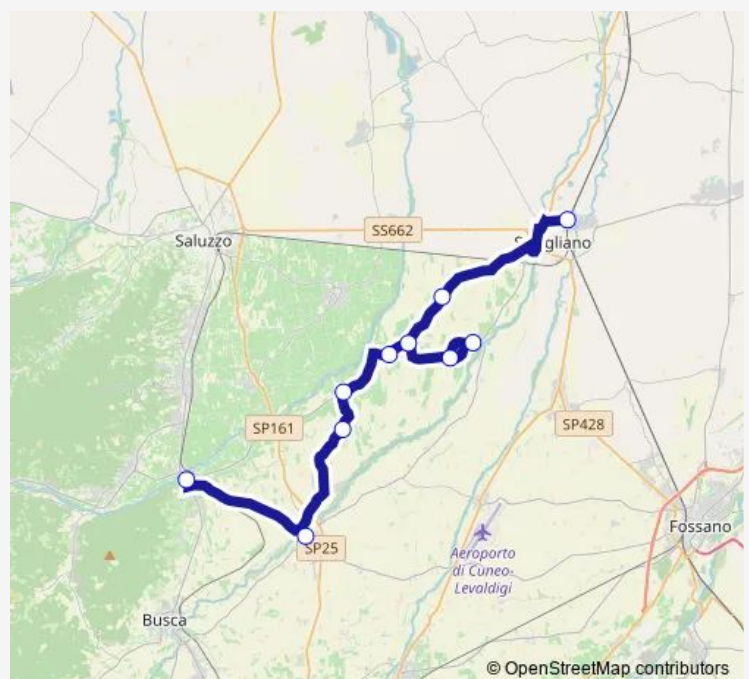

Saturday 08:10-13:35

Sunday —

Route info

Direction: Savigliano - Stazione Ferroviaria

Stops: 10

Trip Duration: 0 hour 50 min

137 — Villafalletto-Savigliano F.S. con prolung. Costigliole Saluzzo

Direction

Costigliole Saluzzo — Savigliano - Stazione Ferroviaria

10 stops

[Open route schedule](#)

Costigliole Saluzzo

Villafalletto

Monsola

Pomerolo

Cavallotta

Tuesday 07:00

Wednesday 07:00

Thursday 07:00

Friday 07:00

Saturday 07:00

Sunday —

Route info

Direction: Costigliole Saluzzo