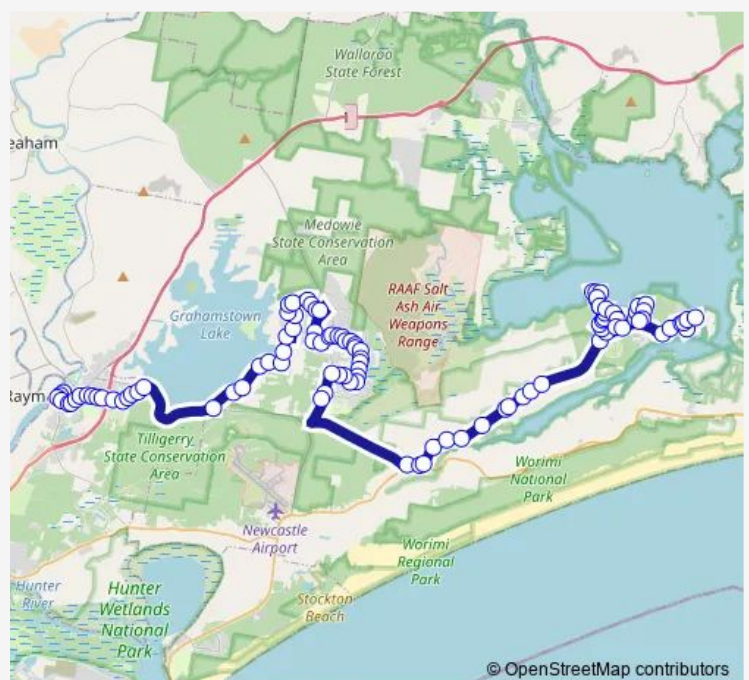

**Route schedule**

Raymond Terrace Market Place, Port Stephens St —  
Meredith Av At Cook Pde

Monday	06:21
Tuesday	06:21
Wednesday	06:21
Thursday	06:21
Friday	06:21
Saturday	—
Sunday	—

**Route info**

Direction: Raymond Terrace Market Place, Port Stephens St

Stops: 102

Trip Duration: 1 hour 17 min

Grahamstown Rd Opp Pastures Dr

Grahamstown Rd Opp Old Farm Rd

Grahamstown Rd Opp 40

Fairlands Rd After Lisadell Rd

9 Fairlands Rd

Ferodale Rd Opp Fairlands Rd