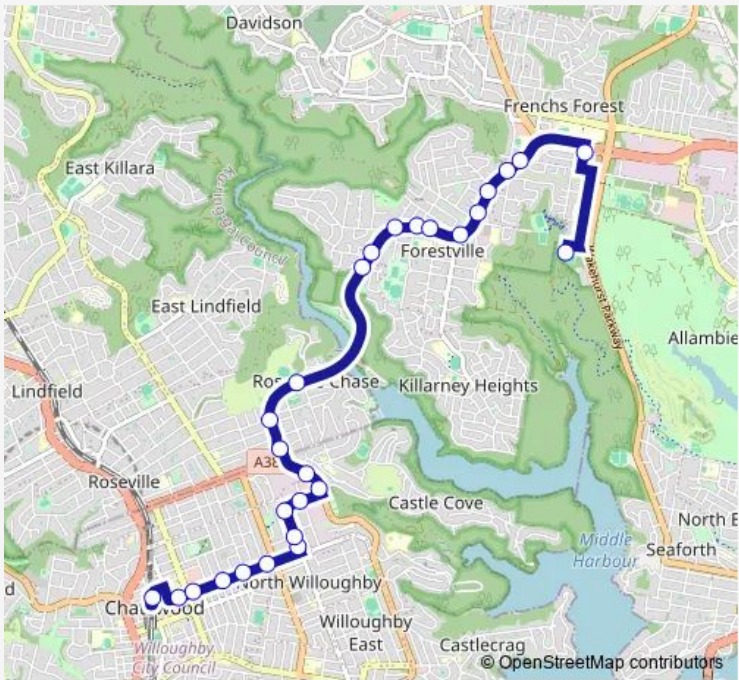

Bus 137 Bantry Bay to Chatswood

[Go to website](#)

Direction
 Chatswood Station, Stand A — Grattan Cres Opp Ararat Reserve
 27 stops
[Open route schedule](#)

- Chatswood Station, Stand A
- The Concourse, Victoria Av
- Chatswood Chase Sydney, Victoria Av
- Victoria Av At Baldry St
- Victoria Av At Macquarie St
- Victoria Av At Royal St
- High St At Harwood Av
- High St At Haig St
- High St Opp Smith St
- Smith St At Lower Gibbes St
- Chatswood Business Park, Eastern Valley Way
- Eastern Valley Way Opp Deepwater Rd
- Clive St Opp Malvern Av
- Babbage Rd At Park Av
- Roseville Scout Group, Warringah Rd
- Warringah Rd At Valley Rd
- Warringah Rd At Ryrie Av
- Warringah Rd After Woodlands Rd
- Warringah Rd Opp Melwood Av
- Warringah Rd Opp Darley St
- Warringah Rd After Ferguson St

Route schedule
 Chatswood Station, Stand A — Grattan Cres Opp Ararat Reserve

Monday	07:20
Tuesday	07:20
Wednesday	07:20
Thursday	07:20
Friday	07:20
Saturday	—
Sunday	—

Route info
 Direction: Chatswood Station, Stand A
 Stops: 27
 Trip Duration: 0 hour 29 min

137 — Bantry Bay to Chatswood **BusMaps**

Warringah Rd After Brown St

Warringah Rd Before Altona Av

Warringah Rd Opp Maxwell Pde

Warringah Rd Before Fitzpatrick Av

Hilmer St Before Primrose Av

Grattan Cres Opp Ararat Reserve

Direction

Grattan Cres Opp Ararat Reserve — Chatswood Station, Stand D

26 stops

[Open route schedule](#)

Grattan Cres Opp Ararat Reserve

Hilmer St Opp Primrose Av

Warringah Rd Opp Northern Beaches Hospital

Warringah Rd At Maxwell Pd