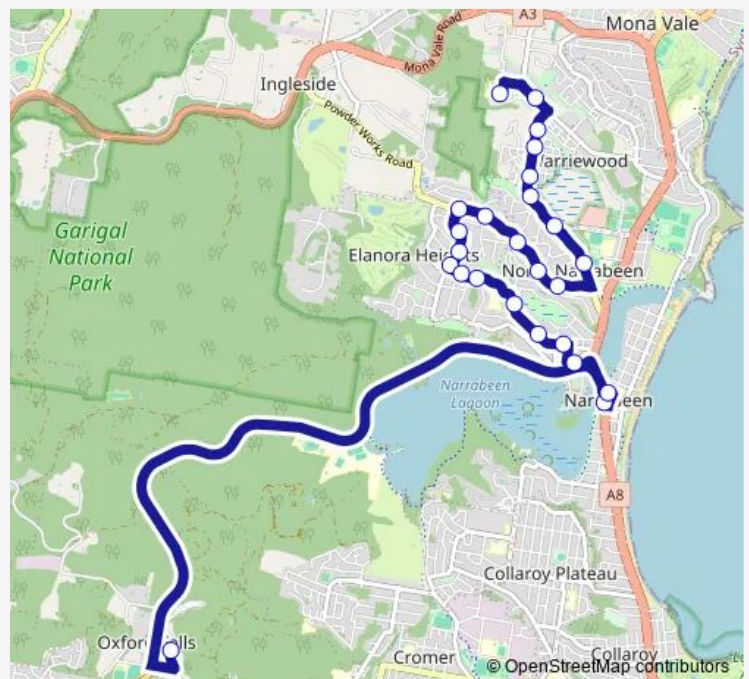

Elanora Rd Opp Coolangatta Av

Anana Rd Opp Elanora Rd

Anana Rd Before Rickard Rd

86 Rickard Rd

Route schedule

Matar Maria College — Oxford Falls Grammar School, Oxford Falls Rd

Monday	08:15
Tuesday	08:15
Wednesday	08:15
Thursday	08:15
Friday	—
Saturday	—
Sunday	—

Route info

Direction: Matar Maria College

Stops: 25

Trip Duration: 0 hour 35 min

Rickard Rd After Venetian Rd

Grenfell Av Opp Narrabeen Baptist Church

Narrabeen Shops, Pittwater Rd

Waterloo St Before Pittwater Rd