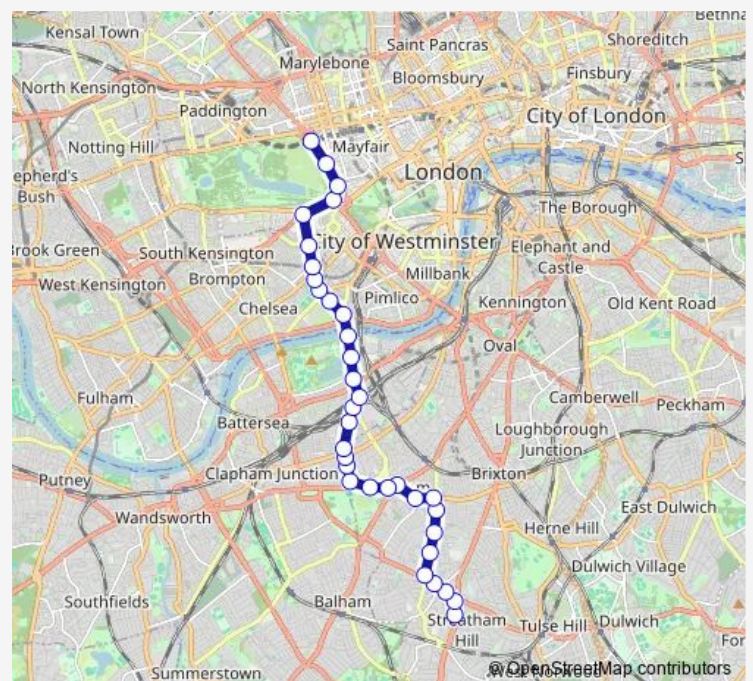

Prairie Street

Silverthorne Road

Queenstown Road Battersea

Battersea Park Station

Route schedule

Telford Avenue — Marble Arch

Monday 00:05-23:55

Tuesday 00:05-23:55

Wednesday 00:05-23:55

Thursday 00:05-23:55

Friday 00:05-23:55

Saturday 00:05-23:55

Sunday 00:05-23:55

Route info

Direction: Telford Avenue

Stops: 34

Trip Duration: 0 hour 33 min

137 — Streatham Hill, Telford Avenue - Clapham Common - Chelsea Bridge - Knightsbridge - Marble Arch

Sopwith Way

Battersea Park / Chelsea Gate

Lister Hospital

Royal Hospital Chelsea

Tuesday 00:05-23:55

Wednesday 00:05-23:55

Thursday 00:05-23:55

Friday 00:05-23:55

Saturday 00:05-23:55

Sunday 00:05-23:55

Route info

Direction: Marble Arch Station / Park Lane