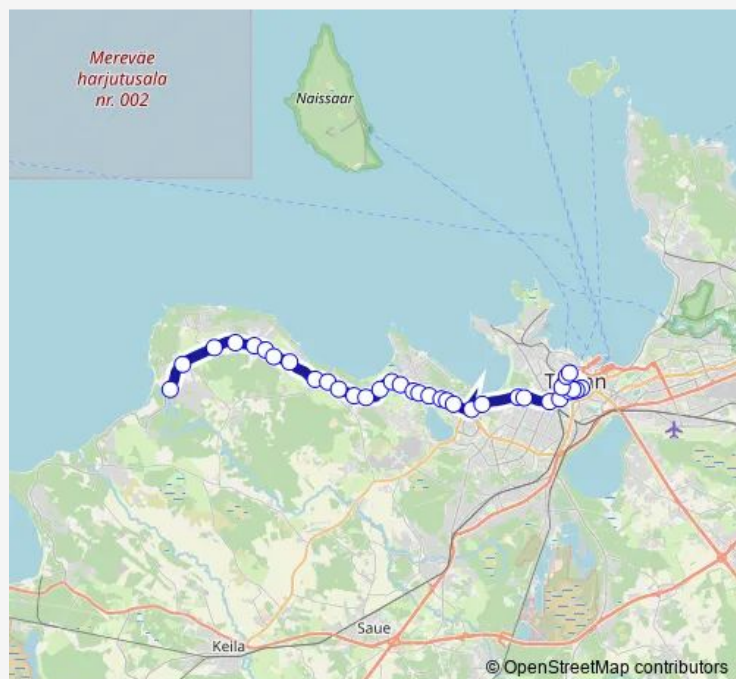

### Direction

Vääna-Jõesuu — Balti jaam (train station)

36 stops

[Open route schedule](#)

Vääna-Jõesuu

Viti

Suurupi tee

Muraste

### Route schedule

Vääna-Jõesuu — Balti jaam (train station)

|           |       |
|-----------|-------|
| Monday    | 06:55 |
| Tuesday   | 06:55 |
| Wednesday | 06:55 |
| Thursday  | 06:55 |
| Friday    | 06:55 |
| Saturday  | —     |
| Sunday    | —     |

### Route info

Direction: Vääna-Jõesuu

Stops: 36

Trip Duration: 0 hour 48 min

Sõba

Haabersti

Zoo

Humala