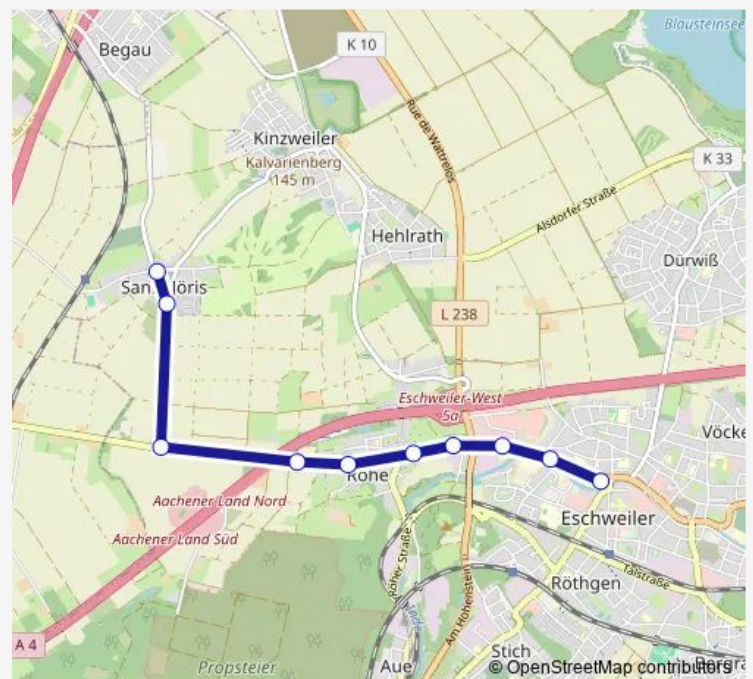

### Direction

Eschweiler Bushof H5 — St. Jöris Kirche lw -> Friedhof

10 stops

[Open route schedule](#)

Eschweiler Bushof H5

Steinstraße lw (Ac)

Lederfabrik lw

Röhe Achener Straße lw

Röhe Schwan lw

Röhe Kirche lw

Röhe Wasserwerk lw

Merzbrück Abzweigung lw

Am Klosterweiher lw

St. Jöris Kirche lw -> Friedhof

### Route schedule

Eschweiler Bushof H5 — St. Jöris Kirche lw -> Friedhof

Monday 09:45-14:45

Tuesday 09:45-14:45

Wednesday 09:45-10:45

Thursday 09:45-14:45

Friday 09:45-14:45

Saturday 09:45-14:45

### Route info

Direction: Eschweiler Bushof H5

Stops: 10

Trip Duration: 0 hour 12 min

EW4

BusMaps

EW4 Bus time schedules and route maps are available in an offline PDF at [busmaps.com](https://busmaps.com). Use the [busmaps.com](https://busmaps.com) website to see live bus times, train schedule or subway schedule, and step-by-step directions for all public transit in Aachen