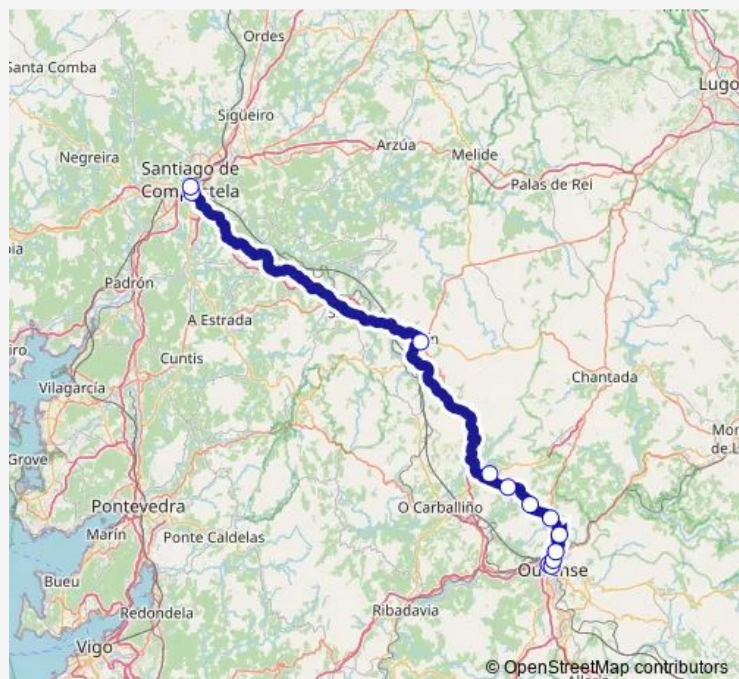

### Route schedule

Santiago E.I. — Ourense E.I.

Monday —

Tuesday —

Wednesday —

Thursday —

Friday 16:00

Saturday —

### Route info

Direction: Santiago E.I.

Stops: 12

Trip Duration: 1 hour 40 min

Xg817028 — Santiago-Lalín-Cea-Ourense E.I. por Ag53