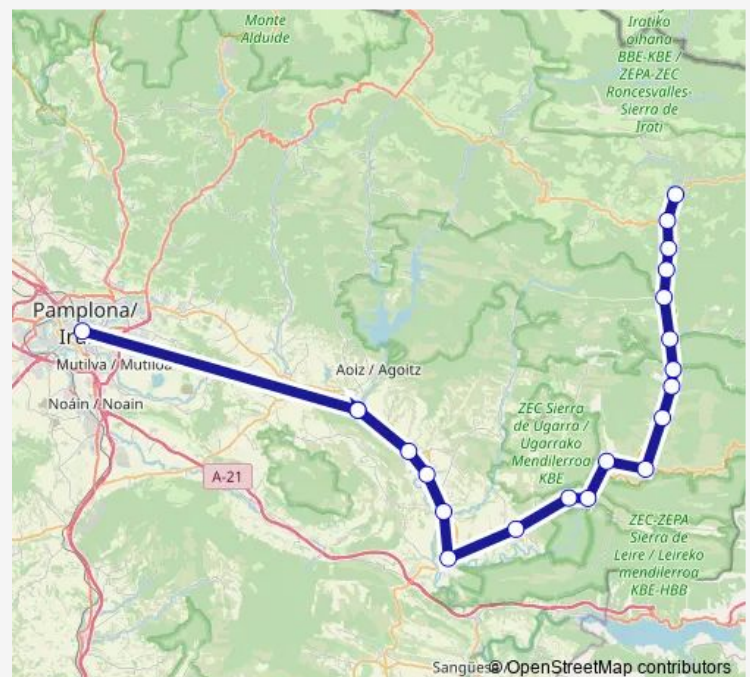

### Route schedule

Ochagavia — Pamplona

Monday	—
Tuesday	—
Wednesday	—
Thursday	—
Friday	—
Saturday	09:00
Sunday	—

### Route info

Direction: Ochagavia

Stops: 21

Trip Duration: 1 hour 45 min

Alsa - Ocha-Pam Bus time schedules and route maps are available in an offline PDF at [busmaps.com](https://busmaps.com). Use the [busmaps.com](https://busmaps.com) website to see live bus times, train schedule or subway schedule, and step-by-step directions for all public transit in Navascues