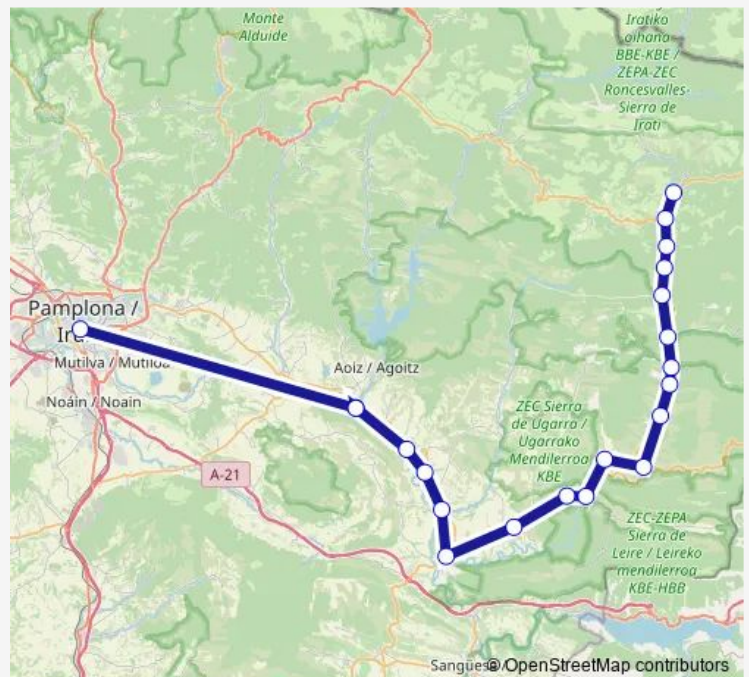

### Route schedule

Ochagavia — Pamplona

Monday	—
Tuesday	—
Wednesday	—
Thursday	—
Friday	—
Saturday	09:00
Sunday	—

### Route info

Direction: Ochagavia

Stops: 21

Trip Duration: 1 hour 45 min

ALSA - Ocha-Pam Bus time schedules and route maps are available in an offline PDF at [busmaps.com](https://busmaps.com). Use the [busmaps.com](https://busmaps.com) website to see live bus times, train schedule or subway schedule, and step-by-step directions for all public transit in Navascues