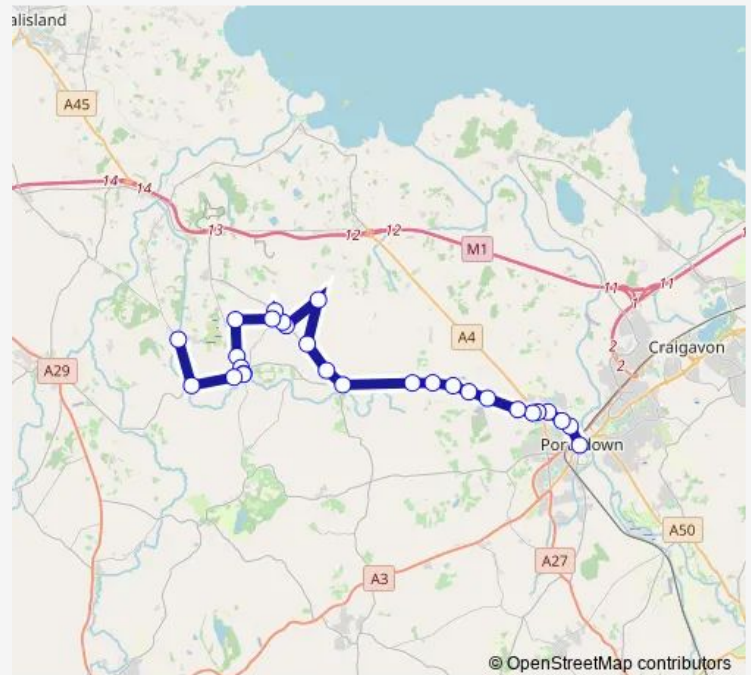

Annaghmore Station

Annaghmore P.S.

2-6 Meadowview Drive

Route schedule

Portadown High Street — Tullyroan Corner

Monday 16:25

Tuesday 16:25

Wednesday 13:30-16:25

Thursday 16:25

Friday 13:30-16:25

Saturday 12:40-17:40

Sunday —

Route info

Direction: Portadown High Street

Stops: 28

Trip Duration: 0 hour 35 min

67b — Tullyroan Bridge - Portadown, High Street

Blackisland Road

Address Cottages

Address Corner

Address Cnr

Valleys Bar

Kesquin Bridge

Tullyroan Corner

Direction

Tullyroan Cr — Portadown College

27 stops

[Open route schedule](#)

Tullyroan Cr

Kesquin Bridge

Valleys Bar

Address Cnr