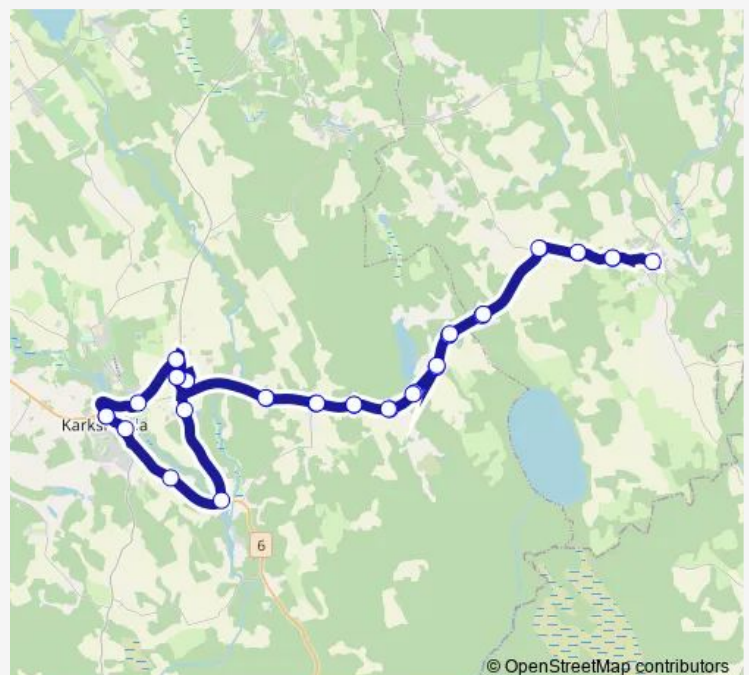

### Route info

Direction: Karksi-Nuia

Stops: 34

Trip Duration: 0 hour 53 min

Anikatsi

Ribi

Rabi

Virsti