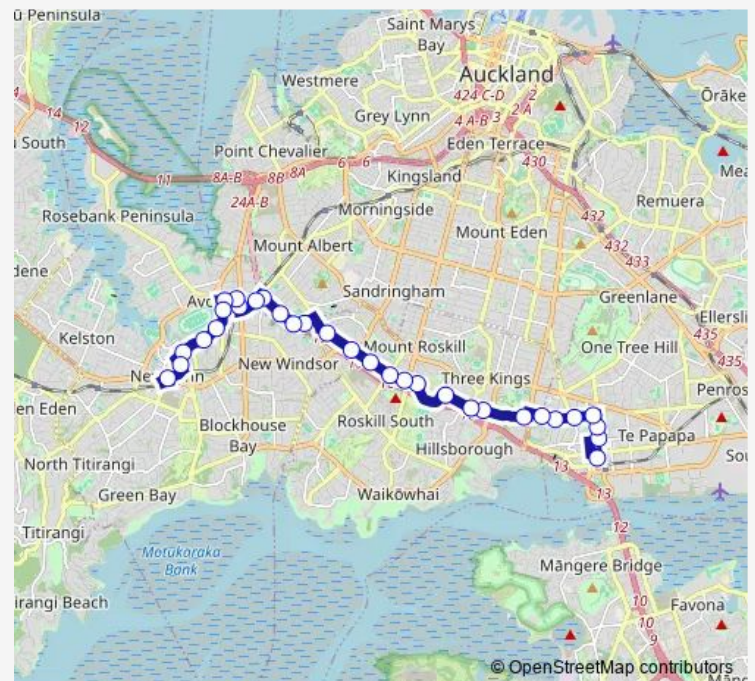

Hargest Terrace

Range View Road

Hendon Avenue/New North Road

Route schedule

Stop C Onehunga — Stop A New Lynn

Monday 09:30-23:00

Tuesday 09:30-23:00

Wednesday 09:30-23:00

Thursday 09:30-23:00

Friday 09:30-23:00

Saturday 07:15-23:00

Sunday 07:15-23:00

Route info

Direction: Stop C Onehunga

Stops: 31

Trip Duration: 0 hour 49 min

67B

Soljak Place

Avondale Islamic Centre

Rosebank Road/Roberton Road

Stop D Avondale

Stop B Avondale

St Jude Street

St Mary's School

Sunday 07:10-22:15

Route info

Direction: Stop A New Lynn

Stops: 32

Trip Duration: 0 hour 33 min

Pleasant Street

Trafalgar Street/Royal Oak Intermediate

Trafalgar Street