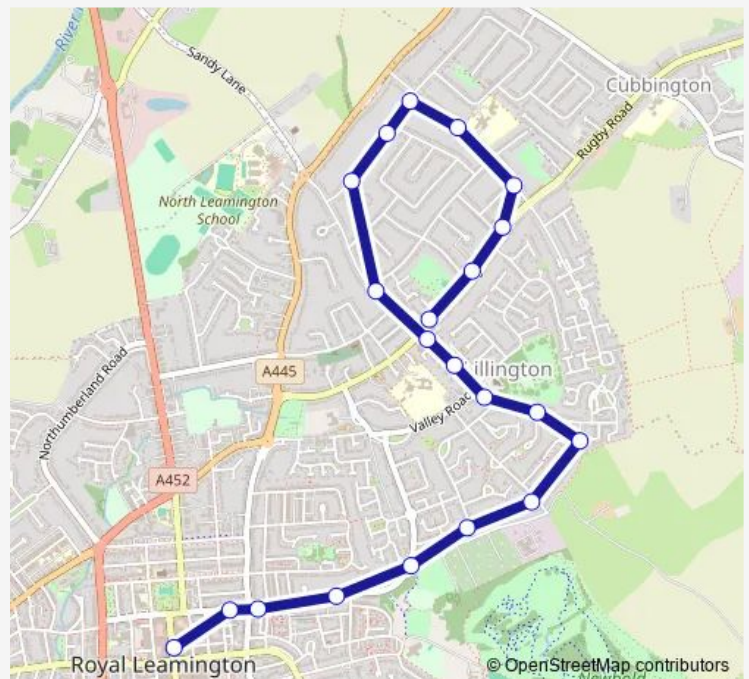

Bus 67B Cubbington/Lillington - Sydenham

[Go to website](#)

Direction

The Holt — Upper Parade

21 stops

[Open route schedule](#)

- The Holt
- Highland Road
- Lonsdale Road
- Telford Avenue
- Telford Junior School
- Telford Avenue
- St Andrews Road
- Cameron Close
- Kinross Road
- Cubbington Road
- Shops
- Liibrary
- Denby Close
- Clare Close
- Wellington Road
- Haddon Road
- Black Lane
- Campion Terrace
- Clarendon Street
- Oxford Street
- Upper Parade

Route schedule

The Holt — Upper Parade

Monday	06:30-18:30
Tuesday	06:30-18:30
Wednesday	06:30-18:30
Thursday	06:30-18:30
Friday	06:30-18:30
Saturday	07:30-18:30
Sunday	—

Route info

Direction: The Holt

Stops: 21

Trip Duration: 0 hour 19 min

■ 67B — Cubbington/Lillington - Sydenham

Direction

Upper Parade — The Holt

13 stops

[Open route schedule](#)

Upper Parade

Oxford Street

Shops

Cubbington Road

The Holt

Route schedule

Upper Parade — The Holt

Monday	06:20-18:20
Tuesday	06:20-18:20
Wednesday	06:20-18:20
Thursday	06:20-18:20
Friday	06:20-18:20
Saturday	07:20-18:20
Sunday	—

Route info