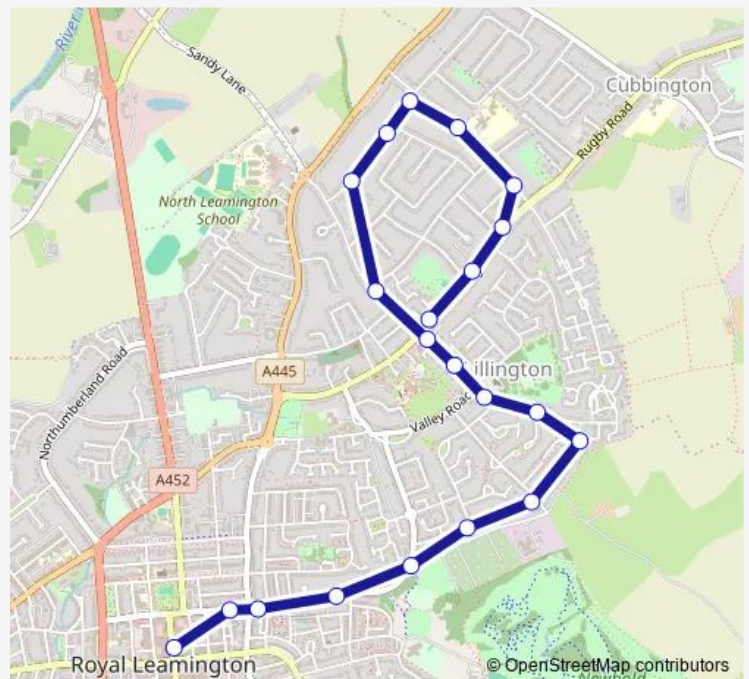

Bus 67B Cubbington/Lillington - Sydenham

[Go to website](#)

Direction

The Holt — Upper Parade

21 stops

[Open route schedule](#)

- The Holt
- Highland Road
- Lonsdale Road
- Telford Avenue
- Telford Junior School
- Telford Avenue
- St Andrews Road
- Cameron Close
- Kinross Road
- Cubbington Road
- Shops
- Liibrary
- Denby Close
- Clare Close
- Wellington Road
- Haddon Road
- Black Lane
- Campion Terrace
- Clarendon Street
- Oxford Street
- Upper Parade

Route schedule

The Holt — Upper Parade

Monday	06:30-18:30
Tuesday	06:30-18:30
Wednesday	06:30-18:30
Thursday	06:30-18:30
Friday	06:30-18:30
Saturday	07:30-18:30
Sunday	—

Route info

Direction: The Holt

Stops: 21

Trip Duration: 0 hour 19 min

■ 67B — Cubbington/Lillington - Sydenham

Direction

Upper Parade — The Holt

13 stops

[Open route schedule](#)

Upper Parade

Oxford Street

Shops

Cubbington Road

The Holt

Route schedule

Upper Parade — The Holt

Monday	06:20-18:20
Tuesday	06:20-18:20
Wednesday	06:20-18:20
Thursday	06:20-18:20
Friday	06:20-18:20
Saturday	07:20-18:20
Sunday	—

Route info