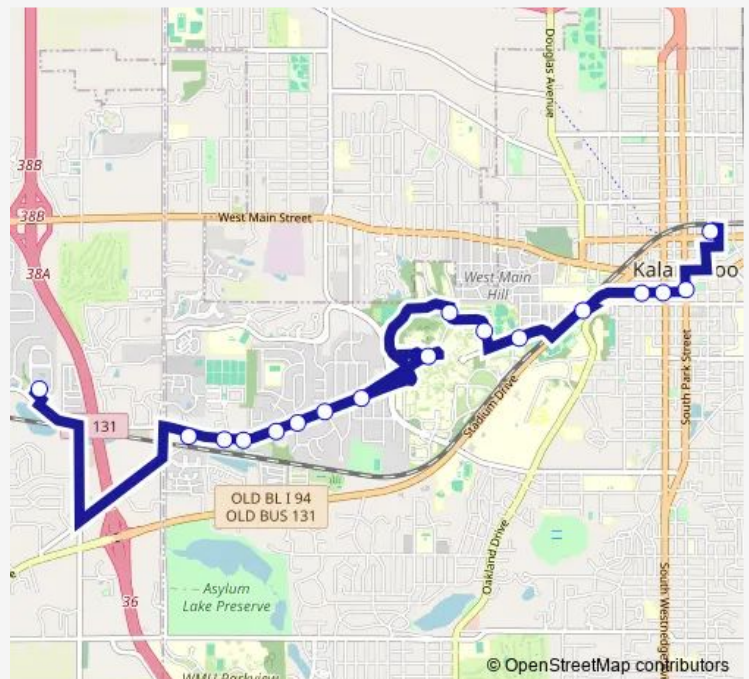

W. Michigan & Eddies lane

South & Oak

South & Westnedge

Park at South (NE Corner)

Kalamazoo Transit Center

### Route schedule

KL Avenue & 58 West — Kalamazoo Transit Center

Monday	06:10-21:40
Tuesday	06:10-21:40
Wednesday	06:10-21:40
Thursday	06:10-21:40
Friday	06:10-21:40
Saturday	06:40-21:40
Sunday	09:40-16:40

### Route info

Direction: KL Avenue & 58 West

Stops: 17

Trip Duration: 0 hour 28 min

**Direction**

Kalamazoo Transit Center — KL Avenue &amp; 58 West

21 stops

[Open route schedule](#)

Kalamazoo Transit Center

Westnedge and Water

Westnedge and South

Lovell &amp; Westnedge

Lovell &amp; Oak

Lovell &amp; Davis

W.Michigan &amp; RR Tracks

W. Michigan &amp; Sprague