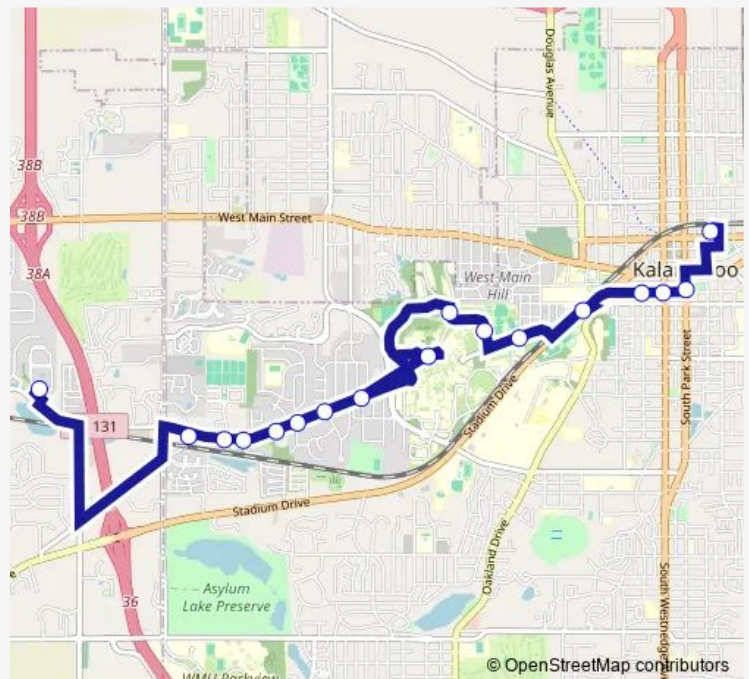

Bus 16 Lovell

[Go to website](#)

Direction

KL Avenue & 58 West — Kalamazoo Transit Center

17 stops

[Open route schedule](#)

- KL Avenue & 58 West
- KL Avenue
- W. Michigan at Emma Jean
- W. Michigan & Pine Terrace
- W. Mich & Nursing Home
- W. Michigan & Kembrooke
- W. Michigan & Faternity
- W. Michigan & Greenwood
- Business Ct. at Wilber
- Ring Road North & Valley 1 Drive
- Dormitory & Ellsworth
- W. Michigan & Burrows
- W. Michigan & Eddies lane
- South & Oak
- South & Westnedge
- Park at South (NE Corner)
- Kalamazoo Transit Center

Route schedule

KL Avenue & 58 West — Kalamazoo Transit Center

Monday	06:10-21:40
Tuesday	06:10-21:40
Wednesday	06:10-21:40
Thursday	06:10-21:40
Friday	06:10-21:40
Saturday	06:40-21:40
Sunday	09:40-16:40

Route info

Direction: KL Avenue & 58 West

Stops: 17

Trip Duration: 0 hour 28 min

16 — Lovell

Direction

Kalamazoo Transit Center — KL Avenue & 58 West

21 stops

[Open route schedule](#)

Kalamazoo Transit Center

Westnedge and Water

Westnedge and South

Lovell & Westnedge

Lovell & Oak

Lovell & Davis

W.Michigan & RR Tracks