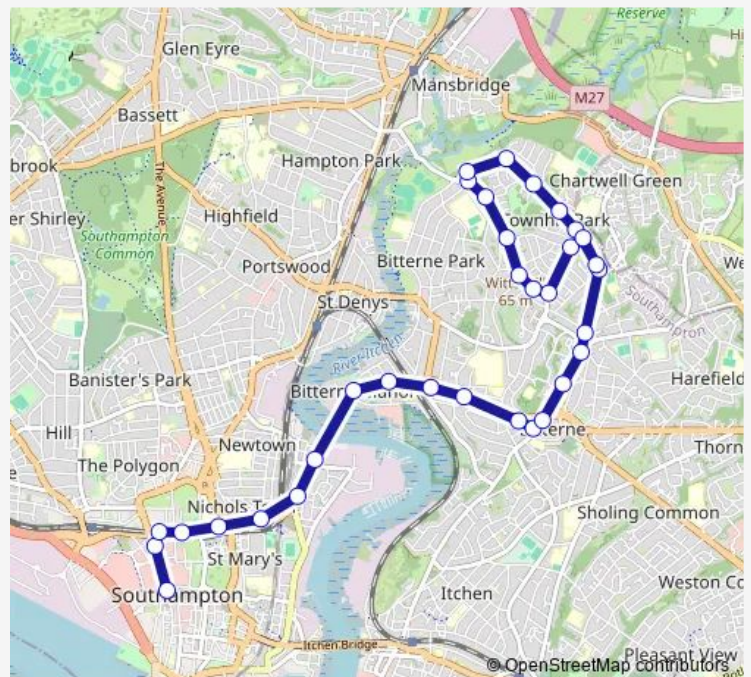

Civic Centre

Park Walk

Solent University

Brintons Road

Britannia Road

Princes Street

Quayside Road

Rampart Road

Thursday 05:35-23:25

Friday 05:35-23:25

Saturday 06:50-23:25

Sunday 08:45-19:20

Route info

Direction: Bargate Westquay

Stops: 34

Trip Duration: 0 hour 31 min

16 — Southampton City Centre - Bitterne - Townhill Park **BusMaps**

Chester Road

Barton Crescent

Witts Hill Shops

Cornwall Road

Northfield Road

Hop Inn

River Walk

Thursday 05:07-22:41

Friday 05:07-22:41

Saturday 06:22-22:43

Sunday 08:15-18:48

Route info

Direction: Townhill Way

Stops: 32

Trip Duration: 0 hour 30 min