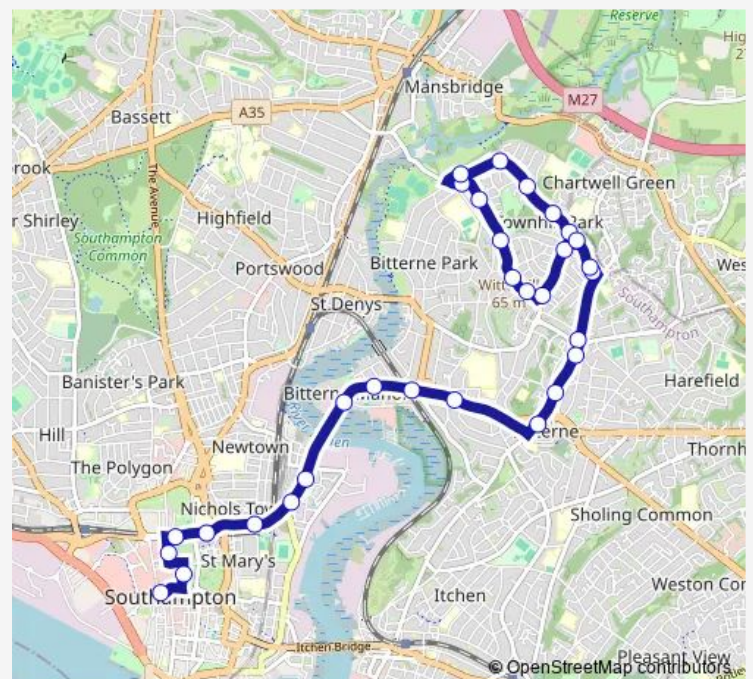

### Route schedule

Bargate Westquay — Townhill Way

Monday 05:35-23:25

Tuesday 05:35-23:25

Wednesday 05:35-23:25

Thursday 05:35-23:25

Friday 05:35-23:25

Saturday 06:50-23:25

### Route info

Direction: Bargate Westquay

Stops: 34

Trip Duration: 0 hour 27 min

Chester Road

Barton Crescent

Witts Hill Shops

Cornwall Road

## Route schedule

Townhill Way — Bargate Westquay

Monday 05:07-22:41

Tuesday 05:07-22:41

Wednesday 05:07-22:41

Thursday 05:07-22:41

Friday 05:07-22:41

Saturday 06:22-22:43

## Route info

Direction: Townhill Way

Stops: 32

Trip Duration: 0 hour 32 min

Britannia Road

Brintons Road

Solent University

Park Walk