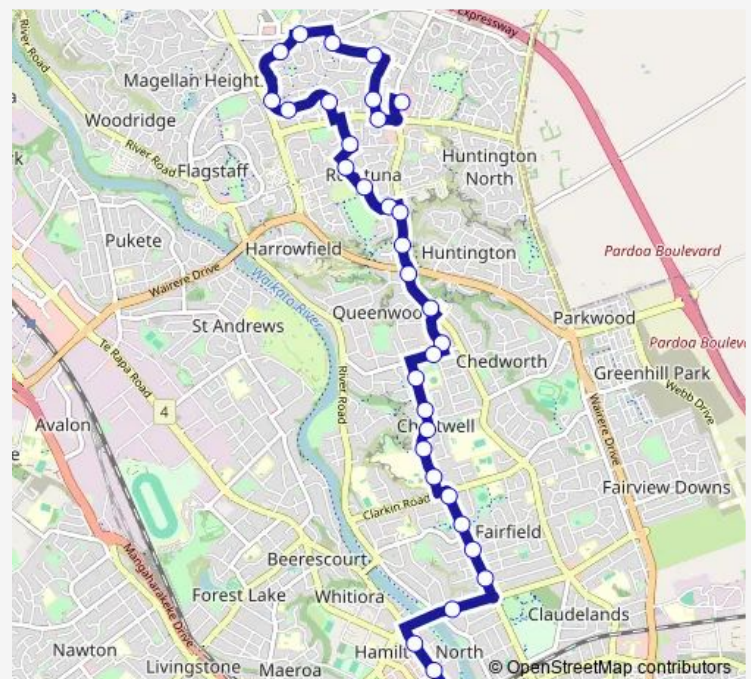

Thursday 06:40-19:05

Friday 06:40-19:05

Saturday 07:15-18:15

Sunday 07:15-18:15

Route info

Direction: Rototuna Shopping Centre

Stops: 34

Trip Duration: 0 hour 40 min

16 — Rototuna

BusMaps

110 Bankwood Rd

94B Bankwood Rd

40 Bankwood Rd

12 Bankwood Rd

1154 Heaphy Tce

1086 Heaphy Tce (Fairfield Park)

1044 Heaphy Tce

956 Heaphy Tce

10 Boundary Rd

1010 Victoria St

800 Victoria St (outside Fastlane Fitness)

610 Victoria St

Transport Centre

Direction

Monday 07:45

Tuesday 07:45

Wednesday 07:45

Thursday 07:45

Friday 07:45

Saturday —

Sunday —

Route info