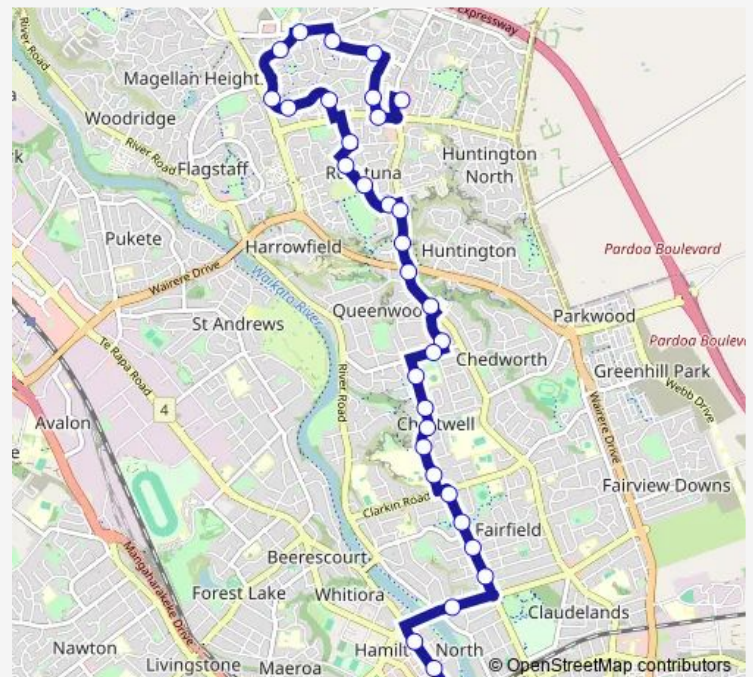

### Route schedule

Rototuna Shopping Centre — Transport Centre

Monday 06:40-19:05

Tuesday 06:40-19:05

Wednesday 06:40-19:05

Thursday 06:40-19:05

Friday 06:40-19:05

Saturday 07:15-18:15

### Route info

Direction: Rototuna Shopping Centre

Stops: 34

Trip Duration: 0 hour 38 min

16 — Rototuna

110 Bankwood Rd

94B Bankwood Rd

40 Bankwood Rd

## Direction

Transport Centre (Platform J) — Rototuna Shopping Centre

34 stops

[Open route schedule](#)

Transport Centre (Platform J)

611 Victoria St

747 Victoria St (outside Les Mills)

821 Victoria St

## Route info

Direction: Transport Centre (Platform J)

Stops: 34

Trip Duration: 0 hour 30 min

5 Cate Rd

37 Cate Rd

33 Wentworth Dr

65 Wentworth Dr