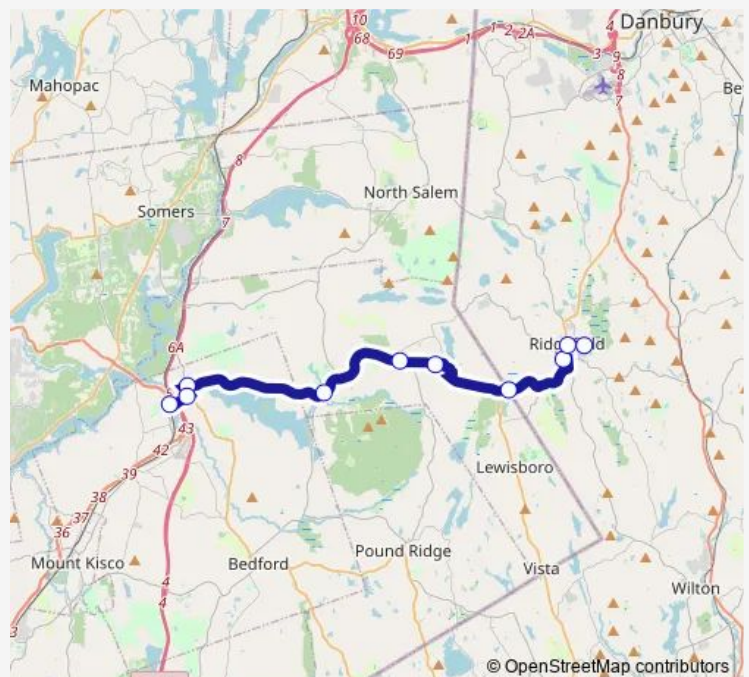

Thursday 07:14

Friday 07:14

Saturday —

Sunday —

Route info

Direction: Metro-North Railroad Katonah

Stops: 5

Trip Duration: 0 hour 24 min

16 — Shuttle: Ridgefield - Katonah

Direction

Jessie Lee Memorial Church Parking Lot — Metro-North Railroad Katonah

10 stops

[Open route schedule](#)

Jessie Lee Memorial Church Parking Lot

Prospect Ridge Dog Park

Governer Street and Main Street

Stateline Getty (Outbound)

South Salem Municipal Park & Ride

Salem Liquors

The Meadows at Cross River Outbound

Route 35 and Route 22

Route 22 & Jay Street

Metro-North Railroad Katonah