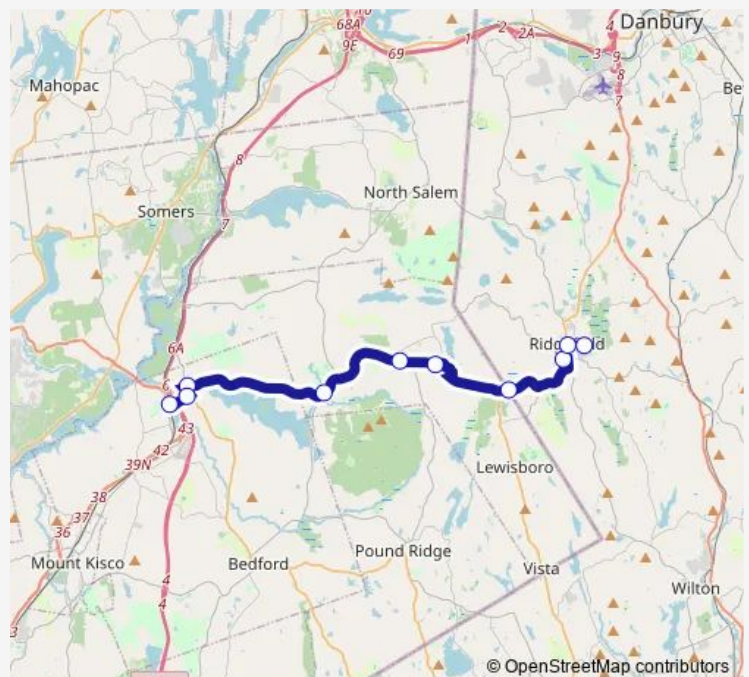

### Route schedule

Metro-North Railroad Katonah — Prospect Ridge Dog Park

Monday 07:14

Tuesday 07:14

Wednesday 07:14

Thursday 07:14

Friday 07:14

Saturday —

### Route info

Direction: Metro-North Railroad Katonah

Stops: 5

Trip Duration: 0 hour 24 min

16 — Shuttle: Ridgefield - Katonah

## Route info

Direction: Jessie Lee Memorial Church Parking Lot

Stops: 10

Trip Duration: 0 hour 25 min