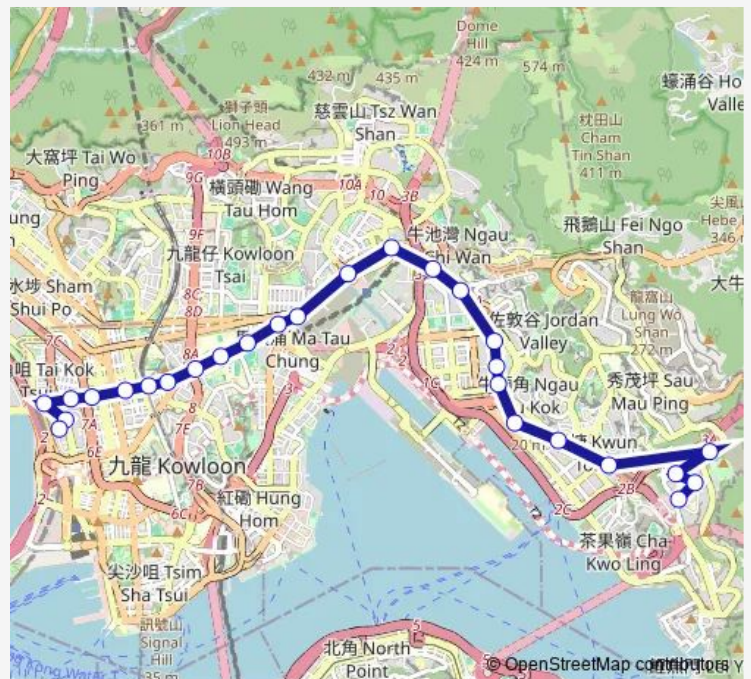

Route schedule

[Kmb] Ping Tin — [Kmb+Ctb] Mong KOK (Park Avenue)
 BUS Terminus/
Park Avenue, HOI Wang Road[[Kmb]
 Mong KOK (Park Avenue) BUS Terminus

Monday	06:40-08:20
Tuesday	06:40-08:20
Wednesday	06:40-08:20
Thursday	06:40-08:20
Friday	06:40-08:20
Saturday	06:40-09:20
Sunday	—

Route info

Direction: [Kmb] Ping Tin

Stops: 27

Trip Duration: 0 hour 55 min

■ 16 — Ping TIN - Mong KOK (Park Avenue)

[Ctb] THE Latitude, Prince Edward Road East[[Kmb+Ctb] THE Latitude/
The Latitude, Prince Edward Road East[[Kmb] THE Latitude