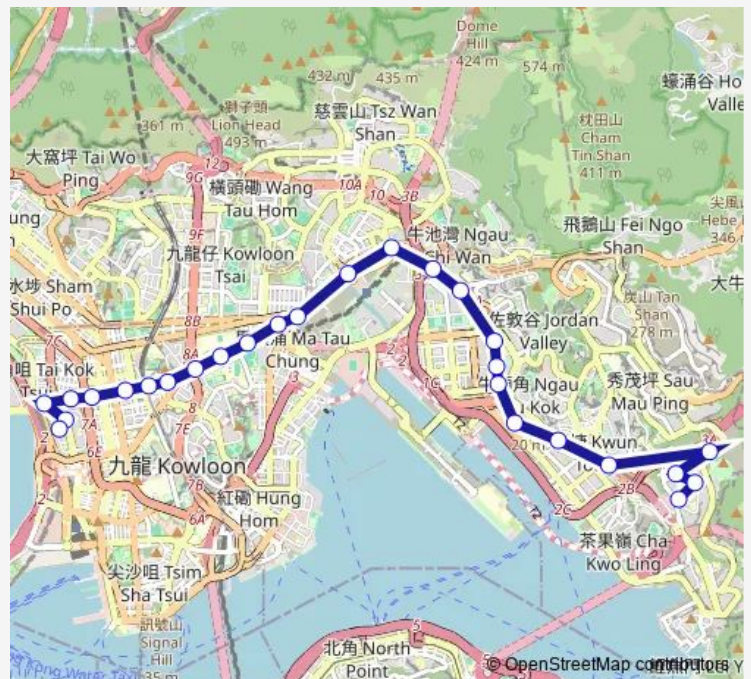

Bus 16 Ping TIN - Mong KOK (Park Avenue)

[Go to website](#)

Direction
 [Kmb] Ping Tin — [Kmb+Ctb] Mong KOK (Park Avenue)
 BUS Terminus/
Park Avenue[[Kmb] Mong KOK (Park Avenue) BUS Terminus

27 stops

[Open route schedule](#)

- [Kmb] Ping Tin
- [Ctb] LAM TIN (North)[[Kmb] LAM TIN (North)
- [Kmb] Hong YAT Court
- [Ctb] Hing TIN Estate, LIN TAK Road[[Kmb] Hing Tin
- [Ctb] Kwun Tong Station, Kwun Tong Road[[Kmb] Kwun Tong Station
- [Ctb] Millennium City, Kwun Tong Road[[Kmb] Kwun Tong BBI - Millennium City
- [Ctb] Ting FU Street, Kwun Tong Road[[Kmb+Ctb] Ting FU Street, Kwun Tong/
Ting FU Street, Kwun Tong Road[[Kmb] Ting FU Street, Kwun Tong
- [Ctb] Lower Ngau TAU KOK Estate, Kwun Tong Road[[Kmb] Lower Ngau TAU KOK Estate
- [Ctb] Telford Gardens, Kwun Tong Road[[Kmb] Telford Gardens
- [Kmb+Ctb] Kowloon BAY Station/
Kowloon BAY Station, Kwun Tong Road[[Kmb] Kowloon BAY Station
- [Kmb+Ctb] KAI YIP Estate/
Kai YIP Estate, Kwun Tong Road[[Kmb] KAI YIP Estate
- [Ctb] Richland Gardens, Prince Edward Road East[[Kmb+Ctb] Richland Gardens/
Richland Gardens, Prince Edward Road East[[Kmb] Richland Gardens
- [Ctb] Rhythm Garden, Prince Edward Road East[[Kmb+Ctb] Rhythm Garden/
Rhythm Garden, Prince Edward Road East[[Kmb] Rhythm Garden

Route info
 Direction: [Kmb] Ping Tin
 Stops: 27
 Trip Duration: 0 hour 50 min

[Ctb] THE Latitude, Prince Edward Road East[[Kmb+Ctb] THE Latitude/
The Latitude, Prince Edward Road East[[Kmb] THE Latitude