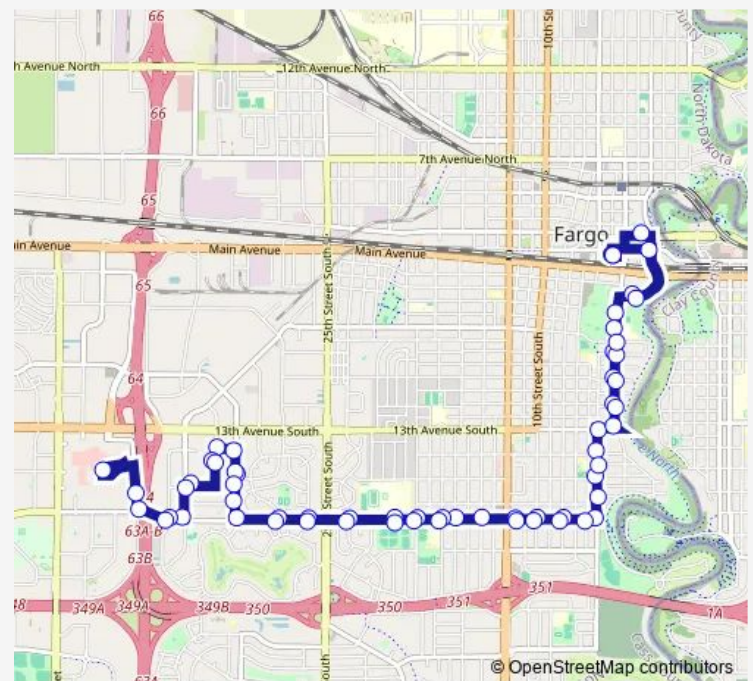

17th Ave S & 16th St S (Corner Ne)

17th Ave S & 17th St S (Corner Ne)

17th Ave S & South High School (Midblock North)

17th Ave S & 23rd St S (Corner Ne)

17th Ave S & E Gateway Cir S (Corner Ne)

17th Ave S & W Gateway Cir S (Corner Ne)

Route schedule

Gtc — Gtc

Monday 06:45-18:45

Tuesday 06:45-18:45

Wednesday 06:45-18:45

Thursday 06:45-18:45

Friday 06:45-18:45

Saturday 07:45-18:45

Sunday —

Route info

Direction: Gtc

Stops: 60

Trip Duration: 0 hour 55 min

17th Ave S & 32nd St S (Corner Ne)
32nd St S & Westgate Dr S (Corner NE - Far Side Stop)
14th Ave S & 33rd St S (Corner Ne)
Cash Wise Driveway & 33rd St S (Midblock)
15th Ave S & 34th St S (Corner Ne)
34th St S & 17th Ave S (Corner Nw)
17th Ave S & 35th St S (Corner Ne)
17th Ave S & 38th St S (Corner Ne)
Shelter 240 (West Acres)
38th St S & Savers (Driveway West)
Shelter 266 (17th Ave S & 35th St S Corner Sw)
34th St S & 15th Ave S (Corner Se)
Bison Center & 33rd St S (Midblock)
14th Ave S & 32nd St S (Corner Sw)
32nd St SW & Westgate Dr S(T intersection Nw)
32nd St S & 15th Ave S (Corner Nw)
32nd St S & 16th Ave S (Corner Nw)
17th Ave S & W Gateway Cir (Corner Sw)
Shelter 228 (17th Ave S & E Gateway Cir)
17th Ave S & 23rd St S (Corner Sw)
17th Ave S & South High School (Midblock S)
17th Ave S & 17th St S (Corner Sw)
Shelter 232 (17th Ave S & 16th St S Corner Sw)
17th Ave S & 14th St S (Corner Ne)
Shelter 207 (Essentia/Sanford - University - Easttbound)
17th Ave S & 10th St S (Corner Sw)
17th Ave S & 8th St S (Corner Sw)
17th Ave S & 6th St S (Corner Sw)
5th St S & 16th Ave S (Corner SE)

Friday 06:15

Saturday 07:15

Sunday —

Route info

Direction: Shelter 240 (West Acres)

Stops: 29

Trip Duration: 0 hour 25 min

Shelter 243 (Prairie St Johns Hospital)