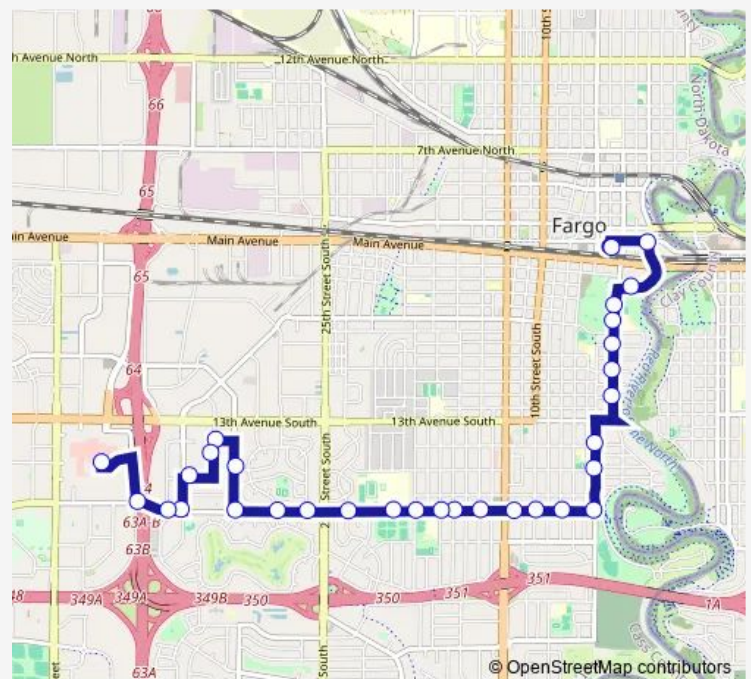

17th Ave S & 17th St S (Corner Ne)

17th Ave S & South High School (Midblock North)

17th Ave S & 23rd St S (Corner Ne)

17th Ave S & E Gateway Cir S (Corner Ne)

Route schedule

Gtc — Shelter 240 (West Acres)

Monday 15:45-16:45

Tuesday 15:45-16:45

Wednesday 15:45-16:45

Thursday 15:45-16:45

Friday 15:45-16:45

Saturday —

Sunday —

Route info

Direction: Gtc

Stops: 31

Trip Duration: 0 hour 26 min

17th Ave S & W Gateway Cir S (Corner Ne)

17th Ave S & 32nd St S (Corner Ne)

32nd St S & Westgate Dr S (Corner NE - Far Side Stop)

14th Ave S & 33rd St S (Corner Ne)

Cash Wise Driveway & 33rd St S (Midblock)

15th Ave S & 34th St S (Corner Ne)

34th St S & 17th Ave S (Corner Nw)

17th Ave S & 35th St S (Corner Ne)

17th Ave S & 38th St S (Corner Ne)

Shelter 240 (West Acres)

16 Bus time schedules and route maps are available in an offline PDF at busmaps.com. Use the busmaps.com website to see live bus times, train schedule or subway schedule, and step-by-step directions for all public transit in Fargo