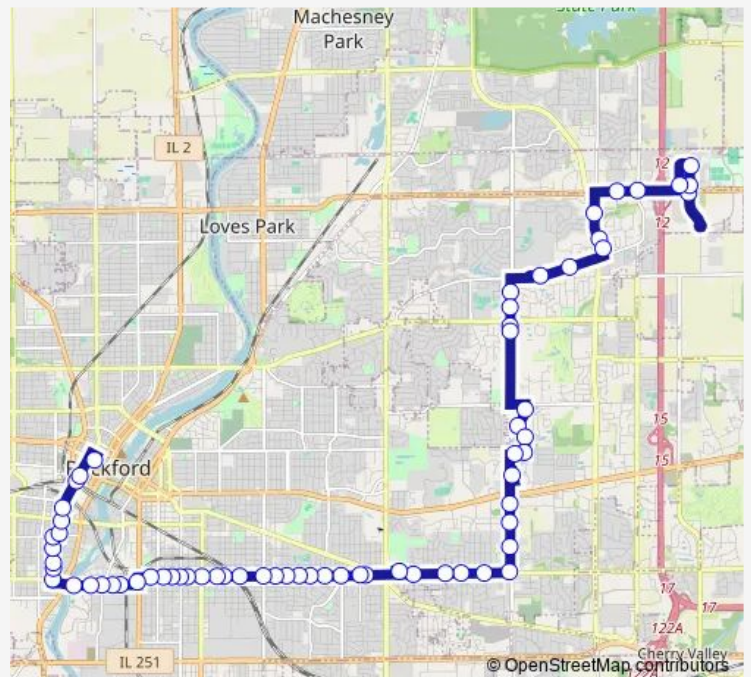

**Bus 16 City Loop North**

[Go to website](#)

**Direction**

Downtown Transfer Center — Javon Bea Hospital

45 stops

[Open route schedule](#)

- Downtown Transfer Center
- Winnebago Park-SEC-Outbound
- Rockton Locust-SEC-Outbound
- Rockton Maple-SEC-Outbound
- Rockton Bruce-SEC-Outbound
- Rockton Garfield-E-Outbound
- Rockton Benderwirt-SEC-Outbound
- Rockton Auburn-SEC-Outbound
- Rockton Yonge-SEC-Outbound
- Rockton Burton-SEC-Outbound
- Rockton Custer-SEC-Outbound
- Rockton Van Wie-NEC-Outbound
- Rockton Bell-SEC-Outbound
- Rockton Glenwood-SEC-Outbound
- Rockton Overdene-SEC-Outbound
- Rockton Paradise-SEC-Outbound
- Rockton Pierce-SEC-Outbound
- Rockton Chateau-SEC-Outbound
- Rockton Halsted-SEC-Outbound
- Rockton Quail Run-SEC-Outbound
- Rockton W Riverside-SEC-Outbound

**Route schedule**

Downtown Transfer Center — Javon Bea Hospital

Monday	—
Tuesday	—
Wednesday	—
Thursday	—
Friday	—
Saturday	06:15-17:15
Sunday	05:15-17:15

**Route info**

Direction: Downtown Transfer Center

Stops: 45

Trip Duration: 0 hour 45 min

16 — City Loop North

W Riverside Eagle Ct-SWC-Outbound

W Riverside Riverside Glen Apartments-S-Outbound

W Riverside Huffman-SWC-Outbound

W Riverside Latham-SWC-Outbound

## Direction

Javon Bea Hospital — Downtown Transfer Center

65 stops

[Open route schedule](#)

Javon Bea Hospital

Casey's Gas Station on Interstate Blvd

Sportscore Two

Costco