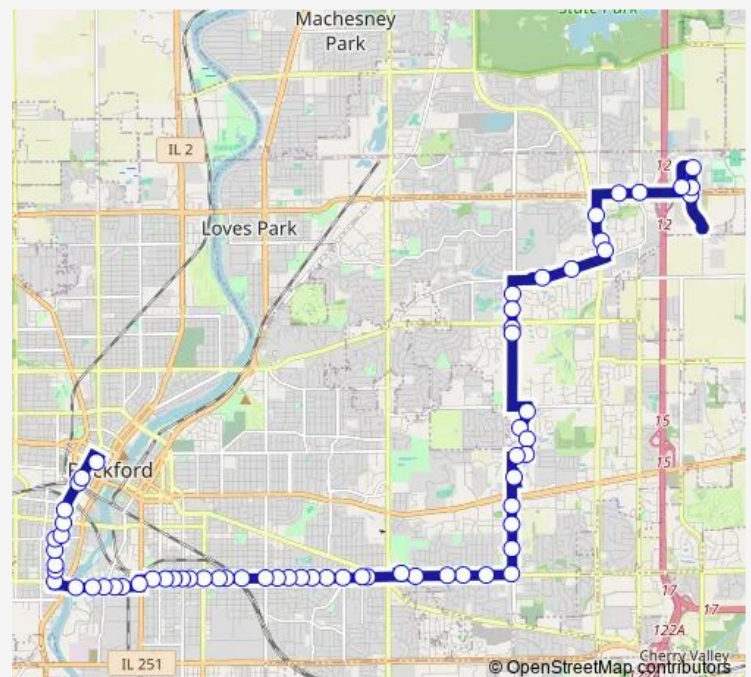

Rockton Halsted-SEC-Outbound

Rockton Quail Run-SEC-Outbound

Rockton W Riverside-SEC-Outbound

Route schedule

Downtown Transfer Center — Javon Bea Hospital

Monday —

Tuesday —

Wednesday —

Thursday —

Friday —

Saturday 06:15-17:15

Sunday 05:15-17:15

Route info

Direction: Downtown Transfer Center

Stops: 45

Trip Duration: 0 hour 45 min

16 — City Loop North

W Riverside Eagle Ct-SWC-Outbound
W Riverside Riverside Glen Apartments-S-Outbound
W Riverside Huffman-SWC-Outbound
W Riverside Latham-SWC-Outbound
W Riverside North Towne Mall-S
E Riverside East Dr-Swc
E Riverside Pleasant-Swc
E Riverside Jensen-SEC-Outbound
E Riverside Garden Plain-SWC-Outbound
E Riverside Walker-SWC-Outbound
E Riverside Sand Park Pool-S-Outbound
E Riverside Material-S
Northridge Walmart-S
E Riverside Hiatt-SWC-Outbound
E Riverside Sage-SWC-Outbound
E Riverside Pebble Creek-SWC-Outbound
E Riverside North Love Baptist Church-S-Outbound
E Riverside Applewood-SWC-Outbound
E Riverside Ortho IL-S-Outbound
E Riverside Community Credit Union-S-Outbound
E Riverside Live Oak-SWC-Outbound
E Riverside Trainer-SWC-Outbound
E Riverside Mcdonalds-S-Outbound
Javon Bea Hospital

Direction

Javon Bea Hospital — Downtown Transfer Center

65 stops

[Open route schedule](#)

Javon Bea Hospital

Casey's Gas Station on Interstate Blvd

Sportscore Two

Costco