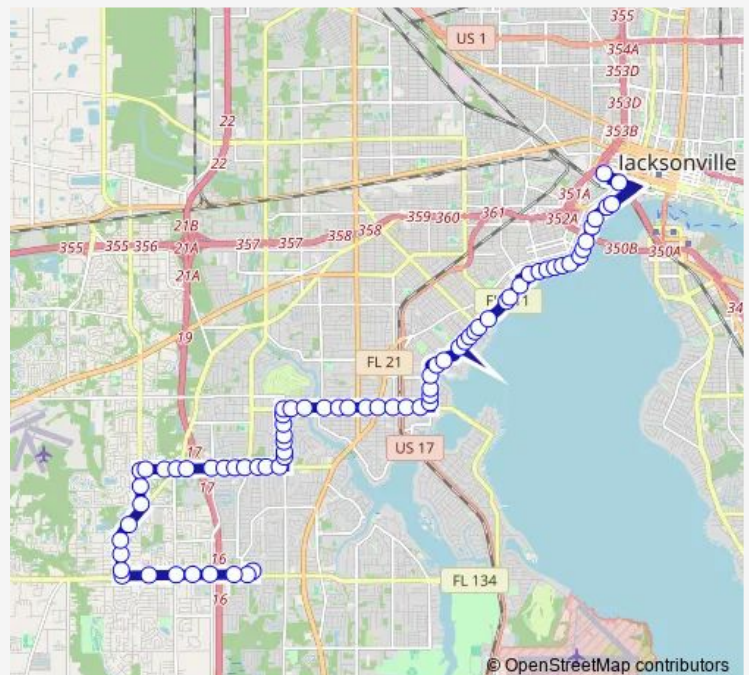

Direction

103rd Street Walmart — Jrctc Bay C

73 stops

[Open route schedule](#)

- 103rd Street Walmart
- 103rd St + Tampico Rd
- 103rd St + Harlow Blvd
- 103rd St + Firestone Rd
- 103rd St and La Ventura WB Fs
- 103rd St + Ricker Rd
- 7915 103rd St
- 103rd St + Old Middleburg Rd
- Old Middleburg Rd + 103rd St
- Old Middleburg Rd + Mcglothlin St
- Old Middleburg Rd + Noroad
- Old Middleburg Rd + Steamboat Springs Dr
- Fouraker Rd + Old Middleburg Rd
- Fouraker Rd + Springtree Rd
- Fouraker Rd + Wilson Rd
- Wilson Blvd + Guerad Dr
- 7570 Wilson Blvd
- Wilson Blvd + Old Middleburg Rd
- Wilson Blvd + Debra Dr
- Wilson Blvd + Firestone Rd
- 7064 Wilson Blvd

Route schedule

103rd Street Walmart — Jrctc Bay C

| | |
|-----------|-------------|
| Monday | 04:35-21:35 |
| Tuesday | 04:35-21:35 |
| Wednesday | 04:35-21:35 |
| Thursday | 04:35-21:35 |
| Friday | 04:35-21:35 |
| Saturday | 05:36-22:50 |
| Sunday | 05:45-20:45 |

Route info

Direction: 103rd Street Walmart

Stops: 73

Trip Duration: 0 hour 58 min

Wilson Blvd + Kohn Rd

Wilson Blvd + Lane Ave

Wilson Blvd + McGregor Dr

Wilson Blvd + Anvers Blvd

Stops: 72

Trip Duration: 0 hour 55 min

St Johns Ave + Canterbury St

St Johns Ave + Oak St

Herschel St + St Johns Ave

Herschel St + Irvington Ave

Herschel St + Marquette Ave

Herschel St + Lexington Ave