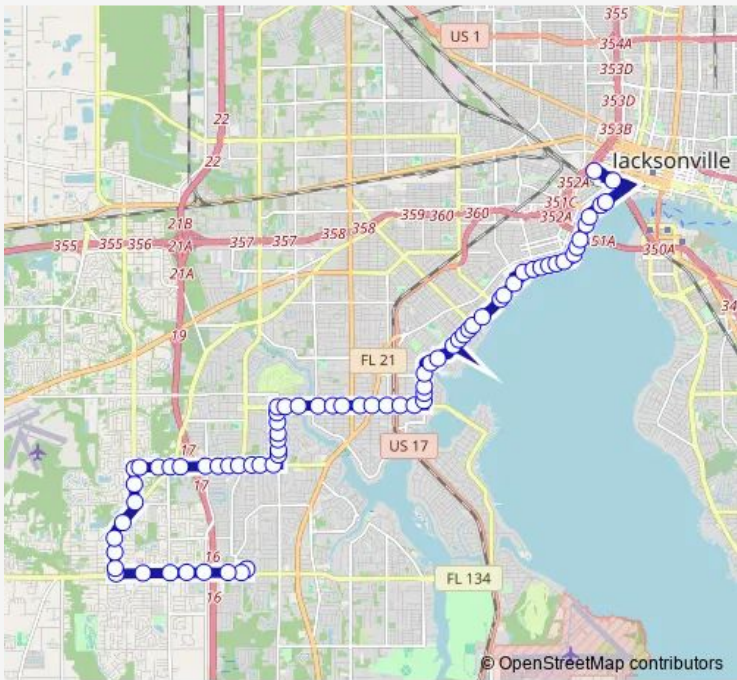

Direction
 103rd Street Walmart — Jrctc Bay C
 73 stops
[Open route schedule](#)

- 103rd Street Walmart
- 103rd St + Tampico Rd
- 103rd St + Harlow Blvd
- 103rd St + Firestone Rd
- 103rd St and La Ventura WB Fs
- 103rd St + Ricker Rd
- 7915 103rd St
- 103rd St + Old Middleburg Rd
- Old Middleburg Rd + 103rd St
- Old Middleburg Rd + Mcglothlin St
- Old Middleburg Rd + Noroad
- Old Middleburg Rd + Steamboat Springs Dr
- Fouraker Rd + Old Middleburg Rd
- Fouraker Rd + Springtree Rd
- Fouraker Rd + Wilson Rd
- Wilson Blvd + Guerad Dr
- 7570 Wilson Blvd
- Wilson Blvd + Old Middleburg Rd
- Wilson Blvd + Debra Dr
- Wilson Blvd + Firestone Rd
- 7064 Wilson Blvd

Route schedule
 103rd Street Walmart — Jrctc Bay C

Monday	04:35-21:35
Tuesday	04:35-21:35
Wednesday	04:35-21:35
Thursday	04:35-21:35
Friday	04:35-21:35
Saturday	05:36-22:50
Sunday	05:45-20:45

Route info
 Direction: 103rd Street Walmart
 Stops: 73
 Trip Duration: 0 hour 48 min

16 — Riverside/Wilson BusMaps

Wilson Blvd + Kohn Rd

Wilson Blvd + Lane Ave

Wilson Blvd + McGregor Dr

Wilson Blvd + Anvers Blvd

Wilson Blvd + Ledbury Dr

Jammes Rd + Cooper Ln

2507 Jammes Rd

Friday 05:30-22:35

Saturday 05:44-21:54

Sunday 05:45-19:45

Route info

Direction: Jrtc Bay C

Stops: 72

Trip Duration: 0 hour 52 min

St Johns Ave + Canterbury St