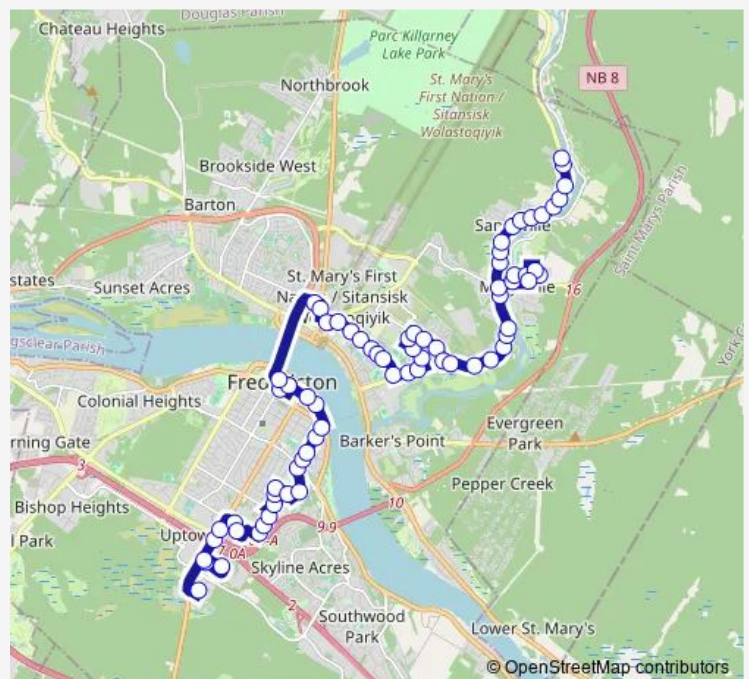

364 University

294 University

184 University

Route schedule

Riocan Ave at Corbett Centre — Canada/Perley

Monday 06:10-21:44

Tuesday 06:10-21:44

Wednesday 06:10-21:44

Thursday 06:10-21:44

Friday 06:10-21:44

Saturday 06:32-21:44

Sunday —

Route info

Direction: Riocan Ave at Corbett Centre

Stops: 72

Trip Duration: 0 hour 54 min

■ 16 — Marysville

BusMaps

Art Gallery

549 Queen

Queen St Military Compound

Kings Place

Queen St Military Compound

371 Queen

176 Canada

Canada/Veterans

Bridge Street near Canada Street

River Street

Allen & River

Allen & Downing

25 Elliot Street

Bunker Street near Perry Court