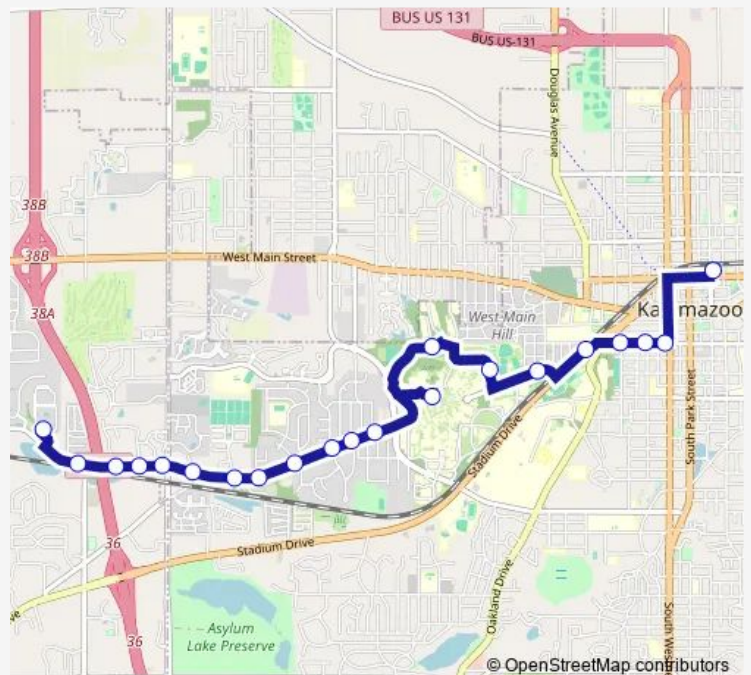

KL Avenue & 58 West

Route schedule

Kalamazoo Transit Center — KL Avenue & 58 West

Monday —

Tuesday —

Wednesday 05:45-21:15

Thursday —

Friday 05:45-21:15

Saturday 06:15-21:15

Sunday 09:15-16:15

Route info

Direction: Kalamazoo Transit Center

Stops: 21

Trip Duration: 0 hour 22 min

16 — Lovell

Direction

KL Avenue & 58 West — Kalamazoo Transit Center

19 stops

[Open route schedule](#)

KL Avenue & 58 West

KL & Concord Place Dr

KL & Drake

KL Avenue

W. Michigan at Emma Jean

Monday —

Tuesday —

Wednesday 06:10-21:40

Thursday —

Friday 06:10-21:40

Saturday 06:40-21:40

Sunday 09:40-16:40

Route info