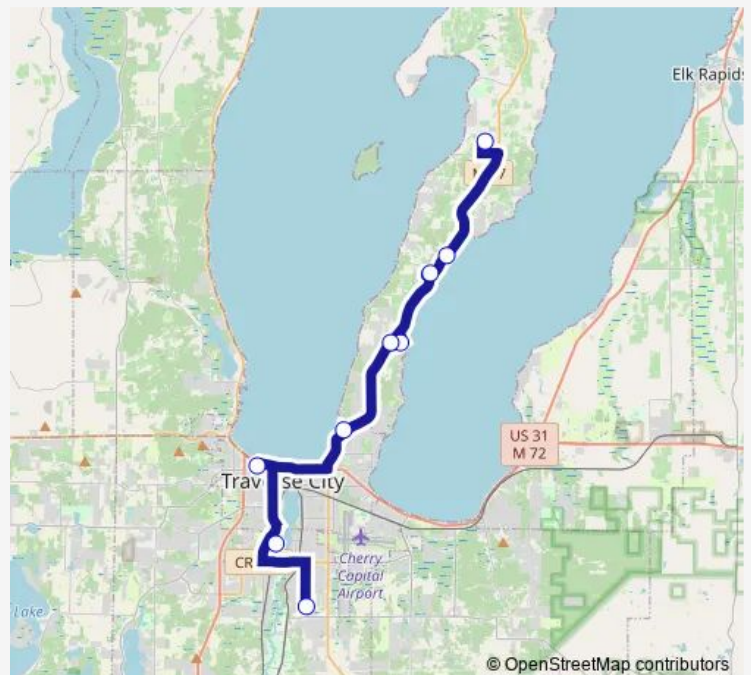

Bus 16 16 Traverse City to Old Mission Peninsula[Go to website](#)**Direction**

Lafranier Transfer - Park -N-Ride — Old Mission Peninsula School

8 stops

[Open route schedule](#)

Lafranier Transfer - Park -N-Ride

Hall St Transfer Station- Route 16

First Congregational Church

Peninsula Twp Fire Station #2

Bay E Drive at Bel Cherrie Drive

Londolyn Terrace N

Archie Park

Old Mission Peninsula School

Route schedule

Lafranier Transfer - Park -N-Ride — Old Mission Peninsula School

Monday 07:15-14:25

Tuesday 07:15-14:25

Wednesday 07:15-14:25

Thursday 07:15-14:25

Friday 07:15-14:25

Saturday —

Sunday —

Route info

Direction: Lafranier Transfer - Park -N-Ride

Stops: 8

Trip Duration: 0 hour 55 min

Direction

Old Mission Peninsula School — Lafranier Transfer - Park -N-Ride

9 stops

[Open route schedule](#)