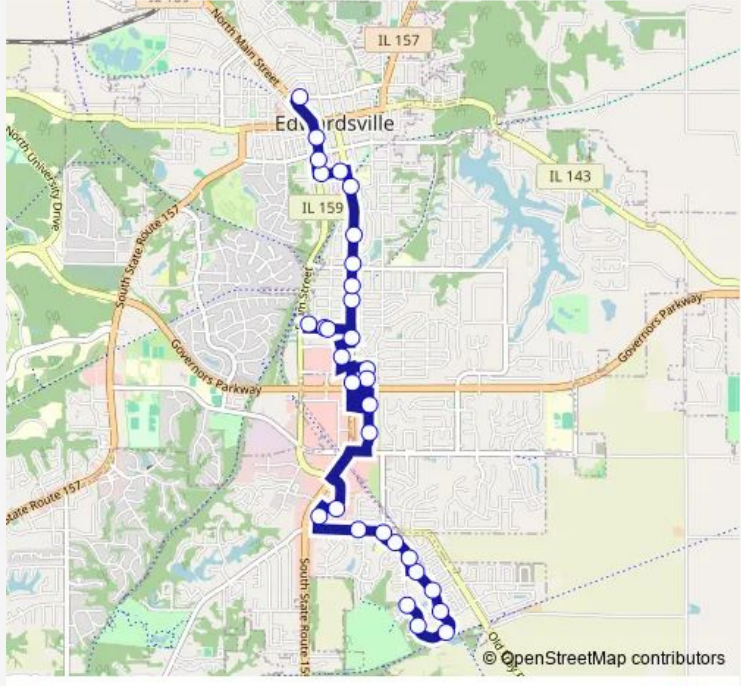

Bus 16 Edwardsville - Glen Carbon Shuttle

[Go to website](#)

Direction
 Village Circle & Paddock Dr — Edwardsville Station
 32 stops
[Open route schedule](#)

- Village Circle & Paddock Dr
- Village Circle Dr & Walnut Dr S / W
- 1400 Village Circle Dr
- Village Circle & Village Ct S / W
- Village Circle Dr & Lemon Tree N / E
- Village Circle & Village Dr S / W
- Village Dr & Heritage Pl N / E
- Village Dr & Station Rd N / E
- Cottonwood Dr & Village Dr N / E
- Cottonwood Rd & Cottonwood Tr N / E
- Cottonwood Plaza N / E
- Glen Carbon Wal Mart
- Edwardsville Target
- Edwardsville Schnucks
- Edwardsville Kohls
- BJC Edwardsville
- Troy Rd & Govenor Pkwy N / E
- Edwardsville Crossing N / E
- Troy Rd & Harvard Dr N / E
- 5th Ave & Longfellow Dr N / E
- 5th Ave & Bryant Ave S / W

Route schedule
 Village Circle & Paddock Dr — Edwardsville Station

Monday	08:13-17:13
Tuesday	08:13-17:13
Wednesday	08:13-17:13
Thursday	08:13-17:13
Friday	08:13-17:13
Saturday	08:13-17:13
Sunday	—

Route info
 Direction: Village Circle & Paddock Dr
 Stops: 32
 Trip Duration: 0 hour 28 min

16 — Edwardsville - Glen Carbon Shuttle **BusMaps**

5th Ave & Longfellow Dr S / W

Troy Rd & 2nd Ave N / E

Troy Rd & 1st St N / E

Troy Rd & Franklin Ave N / E

Troy Rd & Nelson Ave N / E

Leclaire Junction N / E

Village Dr & Heritage Pl S / W

Village Circle Dr & Pear Tree S / W

Route schedule

Edwardsville Station — Village Circle & Paddock Dr

Monday 08:45-17:45

Tuesday 08:45-17:45

Wednesday 08:45-17:45

Thursday 08:45-17:45