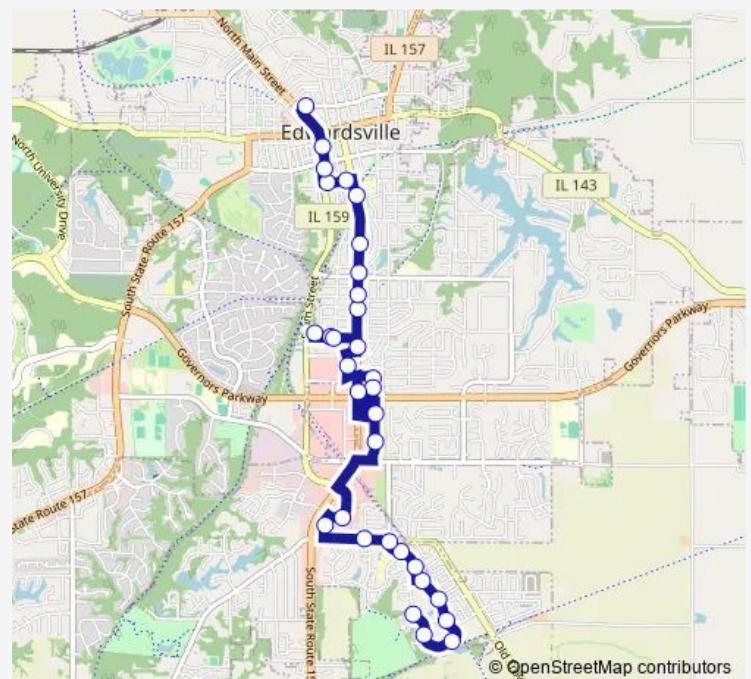

### Direction

Village Circle & Paddock Dr — Edwardsville Station

32 stops

[Open route schedule](#)

Village Circle & Paddock Dr

Village Circle Dr & Walnut Dr S / W

1400 Village Circle Dr

Village Circle & Village Ct S / W

5th Ave & Longfellow Dr N / E

5th Ave & Bryant Ave S / W

### Route schedule

Village Circle & Paddock Dr — Edwardsville Station

Monday 08:13-17:13

Tuesday 08:13-17:13

Wednesday 08:13-17:13

Thursday 08:13-17:13

Friday 08:13-17:13

Saturday 08:13-17:13

### Route info

Direction: Village Circle & Paddock Dr

Stops: 32

Trip Duration: 0 hour 28 min

16 — Edwardsville - Glen Carbon Shuttle

5th Ave & Longfellow Dr S / W

Troy Rd & 2nd Ave N / E

Troy Rd & 1st St N / E