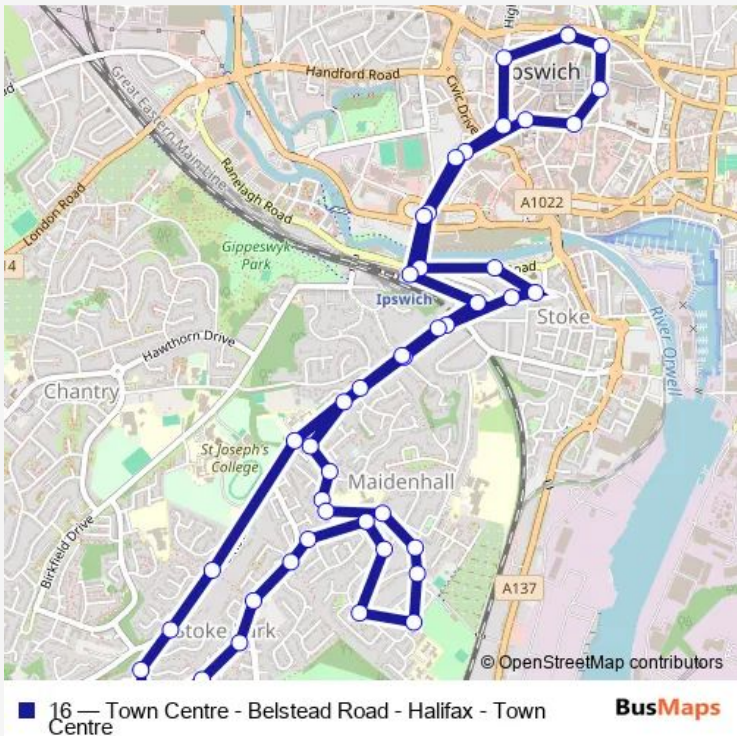

Bus 16 Town Centre - Belstead Road - Halifax - Town Centre

[Go to website](#)

**Direction**  
 Tower Ramparts Bus Station — Tower Ramparts Bus Station  
 46 stops  
[Open route schedule](#)

- Tower Ramparts Bus Station
- Museum Street
- Willis Building
- St Clare House
- Fire Station
- Railway Station
- Car Park
- St Marys Church
- Willoughby Road
- Luther Road
- Oak Hill Lane
- Gorsehayes
- Cedar House
- Heatherhayes
- Fernhayes
- Broomhayes
- Halifax Primary School
- Prince Wales Drive
- Swansea Avenue
- Tenby Road
- Cardiff Avenue

Route schedule  
 Tower Ramparts Bus Station — Tower Ramparts Bus Station

Monday	07:15-17:45
Tuesday	07:15-17:45
Wednesday	07:15-17:45
Thursday	07:15-17:45
Friday	07:15-17:45
Saturday	08:05-17:45
Sunday	—

Route info  
 Direction: Tower Ramparts Bus Station  
 Stops: 46  
 Trip Duration: 0 hour 45 min

Montgomery Road

Halifax Primary School

Chatsworth Crescent

Lanercost Way

ASDA

Lindisfarne Close

Glastonbury Close

Leicester Close

Butley Close

Egglestone Close

Balmoral Close

Holyrood Close

Heatherhayes

Gorsehayes

Oak Hill Lane