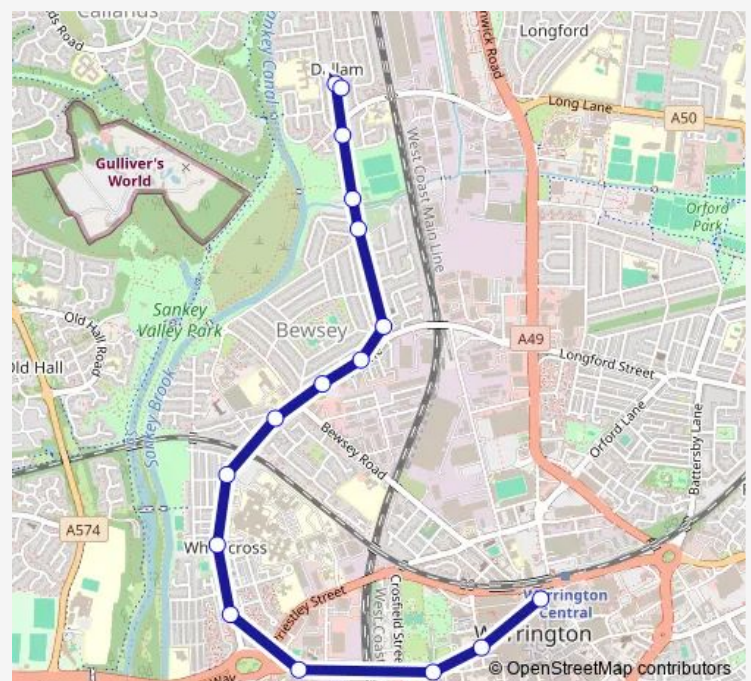

Hawthorne Street

Southworth Avenue

Transport Club

Hawley's Lane

Harrison Square

Harrison Square

Route schedule

Bus Interchange — Harrison Square

Monday	06:18-23:37
Tuesday	06:18-23:37
Wednesday	06:18-23:37
Thursday	06:18-23:37
Friday	06:18-23:37
Saturday	07:00-23:37
Sunday	09:11-22:16

Route info

Direction: Bus Interchange

Stops: 16

Trip Duration: 0 hour 14 min

16 — Warrington - Dallam via Warrington Hospital, Folly Lane

BusMaps

Direction

Harrison Square — Bus Interchange

15 stops

[Open route schedule](#)

Harrison Square

Hawley's Lane

Tuesday 06:31-23:19

Wednesday 06:31-23:19

Thursday 06:31-23:19

Friday 06:31-23:19

Saturday 07:13-23:19

Sunday 09:24-22:28

Route info

Direction: Harrison Square