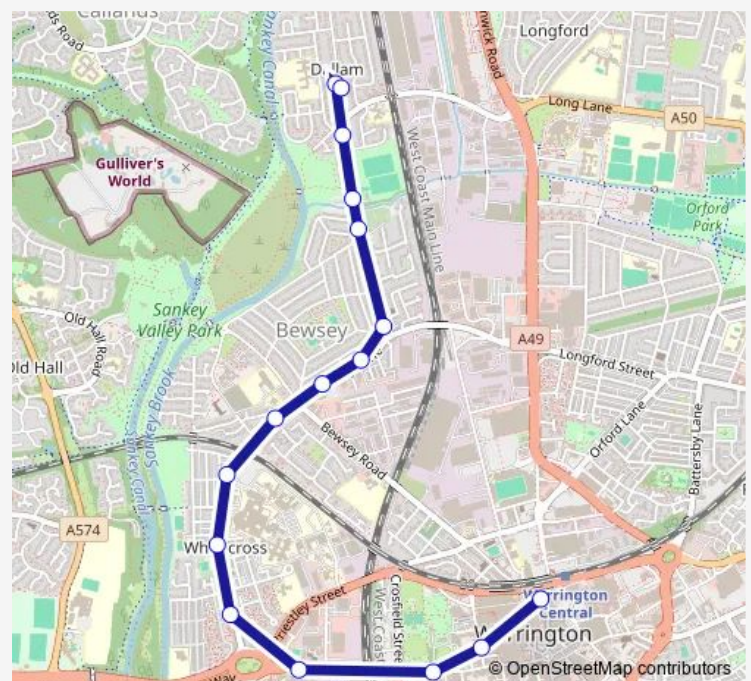

Hawthorne Street

Southworth Avenue

Transport Club

Hawley's Lane

Harrison Square

Harrison Square

Route schedule

Bus Interchange — Harrison Square

Monday	06:18-23:37
Tuesday	06:18-23:37
Wednesday	06:18-23:37
Thursday	06:18-23:37
Friday	06:18-23:37
Saturday	07:00-23:37
Sunday	09:11-22:16

Route info

Direction: Bus Interchange

Stops: 16

Trip Duration: 0 hour 11 min

16 — Warrington - Dallam via Warrington Hospital, Folly Lane

Direction

Harrison Square — Bus Interchange

15 stops

[Open route schedule](#)

Harrison Square

Hawley's Lane

Transport Club

Wednesday 06:31-23:19

Thursday 06:31-23:19

Friday 06:31-23:19

Saturday 07:13-23:19

Sunday 09:24-22:28

Route info

Direction: Harrison Square

Stops: 15